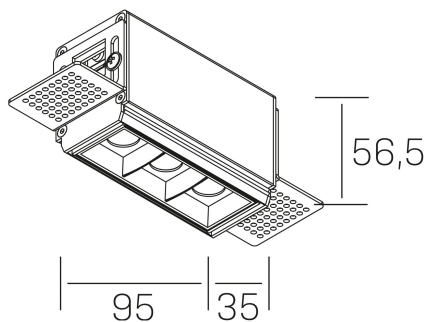

nse
K51300.01.TR.BK-BK.30.ST.9.40

GENERAL DETAILS

INSTALLATION	Trimless
FINISHES ALUMINIUM	Black-Black
LIGHT DIRECTION	Fixed
BEAM ANGLE	30°
INT/EXT IP DEGREE	IP20
MATERIAL	Aluminum
IK DEGREE	IK 6
UTILIZATION	Indoor
WARRANTY	3 years

ELECTRICAL DETAILS

LAMP	LED
POWER	6 W
COLOUR TEMPERATURE	4000K
LUMINOUS FLUX	560 Lm
EFFICACY DIMMING	80 Lm/W
DIMABLE	No Dim
DRIVER	Remote
CLASS PROTECTION	II
COLOUR RENDERING INDEX	CRI>90
VOLTAGE	220-240 V
FRECUENCIA	50-60 Hz
CURRENT INTENSITY	700 mA
LIFE TIME	50.000 h

GENERAL DIMENSIONS

DIMENSIONS	95×35 mm
CUT OUT	100×70 mm
HEIGHT	h 56.5 mm
DIMENSIONES DE EMBALAJE	190 × 80 × 85 mm
PESO NETO	38

*Please might expect a max.15% figure reduction in finishes other than white