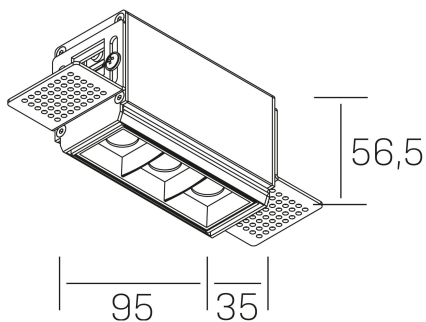

nseS
K51300.01.TR.BK-BK.30.ST.9.40

GENERAL DETAILS

INSTALLATION	Trimless
FINISHES ALUMINIUM	Black-Black
LIGHT DIRECTION	Fixed
BEAM ANGLE	30°
INT/EXT IP DEGREE	IP20
MATERIAL	Aluminum
IK DEGREE	IK 6
UTILIZATION	Indoor
WARRANTY	3 years

ELECTRICAL DETAILS

LAMP	LED
POWER	6 W
COLOUR TEMPERATURE	4000K
LUMINOUS FLUX	560 Lm
EFFICACY DIMMING	80 Lm/W
DIMABLE	No Dim
DRIVER	Remote
CLASS PROTECTION	II
COLOUR RENDERING INDEX	CRI>90
VOLTAGE	220-240 V
FRECUENCIA	50-60 Hz
CURRENT INTENSITY	700 mA
LIFE TIME	35.000 h

GENERAL DIMENSIONS

DIMENSIONS	95×35 mm
CUT OUT	100×70 mm
HEIGHT	h 56.5 mm
DIMENSIONES DE EMBALAJE	190 × 80 × 85 mm
PESO NETO	38

*Please might expect a max.15% figure reduction in finishes other than white