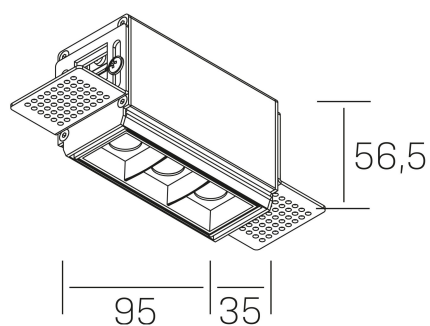

nseS
K51300.01.TR.BK-BK.30.ST.9.30.PU

GENERAL DETAILS

INSTALLATION	Trimless
FINISHES ALUMINIUM	Black-Black
LIGHT DIRECTION	Fixed
BEAM ANGLE	30°
INT/EXT IP DEGREE	IP20
MATERIAL	Aluminum
IK DEGREE	IK 6
UTILIZATION	Indoor
WARRANTY	3 years

ELECTRICAL DETAILS

LAMP	LED
POWER	6 W
COLOUR TEMPERATURE	3000K
LUMINOUS FLUX	520 Lm
EFFICACY DIMMING	74 Lm/W
DIMABLE	Push
DRIVER	Remote
CLASS PROTECTION	II
COLOUR RENDERING INDEX	CRI>90
VOLTAGE	220-240 V
FRECUENCIA	50-60 Hz
CURRENT INTENSITY	700 mA
LIFE TIME	35.000 h

GENERAL DIMENSIONS

DIMENSIONS	95×35 mm
CUT OUT	100×70 mm
HEIGHT	h 56.5 mm
DIMENSIONES DE EMBALAJE	190 × 80 × 85 mm
PESO NETO	38

*Please might expect a max.15% figure reduction in finishes other than white