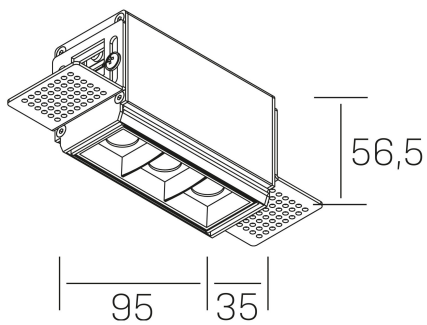

nse
K51300.01.TR.BK-BK.30.ST.9.30

GENERAL DETAILS

INSTALLATION	Trimless
FINISHES ALUMINIUM	Black-Black
LIGHT DIRECTION	Fixed
BEAM ANGLE	30°
INT/EXT IP DEGREE	IP20
MATERIAL	Aluminum
IK DEGREE	IK 6
UTILIZATION	Indoor
WARRANTY	5 years

ELECTRICAL DETAILS

LAMP	LED
POWER	6 W
COLOUR TEMPERATURE	3000K
LUMINOUS FLUX	520 Lm
EFFICACY DIMMING	74 Lm/W
DIMABLE	No Dim
DRIVER	Remote
CLASS PROTECTION	II
COLOUR RENDERING INDEX	CRI>90
VOLTAGE	220-240 V
CURRENT INTENSITY	700 mA
LIFE TIME	50.000 h

GENERAL DIMENSIONS

DIMENSIONS	.01 (95x35mm)
CUT OUT	100x70 mm
HEIGHT	h 56.5 mm
DIMENSIONES DE EMBALAJE	190 × 80 × 85 mm
PESO NETO	38

*Please might expect a max.15% figure reduction in finishes other than white