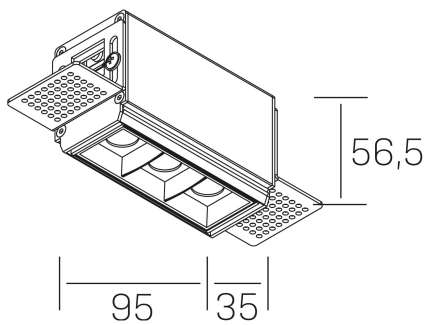

## GENERAL DETAILS

INSTALLATION	Trimless
FINISHES ALUMINIUM	Black-Black
LIGHT DIRECTION	Fixed
BEAM ANGLE	30°
INT/EXT IP DEGREE	IP20
MATERIAL	Aluminum
IK DEGREE	IK 6
UTILIZATION	Indoor
WARRANTY	3 years

## GENERAL DIMENSIONS

DIMENSIONS	95×35 mm
CUT OUT	100×70 mm
HEIGHT	h 56.5 mm
DIMENSIONES DE EMBALAJE	190 × 80 × 85 mm
PESO NETO	38

\*Please might expect a max.15% figure reduction in finishes other than white