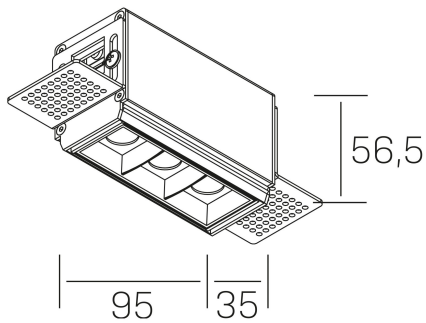

nses
K51300.01.TR.BK-BK.30.ST.9.30

GENERAL DETAILS

INSTALLATION	Trimless
FINISHES ALUMINIUM	Black-Black
LIGHT DIRECTION	Fixed
BEAM ANGLE	30°
INT/EXT IP DEGREE	IP20
MATERIAL	Aluminum
IK DEGREE	IK 6
UTILIZATION	Indoor
WARRANTY	3 years

ELECTRICAL DETAILS

LAMP	LED
POWER	6 W
COLOUR TEMPERATURE	3000K
LUMINOUS FLUX	520 Lm
EFFICACY DIMMING	74 Lm/W
DIMABLE	No Dim
DRIVER	Remote
CLASS PROTECTION	II
COLOUR RENDERING INDEX	CRI>90
VOLTAGE	220-240 V
FRECUENCIA	50-60 Hz
CURRENT INTENSITY	700 mA
LIFE TIME	35.000 h

GENERAL DIMENSIONS

DIMENSIONS	95×35 mm
CUT OUT	100×70 mm
HEIGHT	h 56.5 mm
DIMENSIONES DE EMBALAJE	190 × 80 × 85 mm
PESO NETO	38

*Please might expect a max.15% figure reduction in finishes other than white