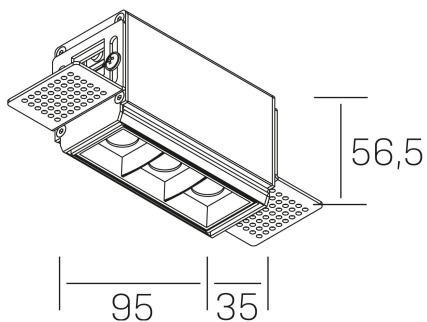

#### GENERAL DETAILS

INSTALLATION	Trimless
FINISHES ALUMINIUM	Black-Black
LIGHT DIRECTION	Fixed
BEAM ANGLE	30°
INT/EXT IP DEGREE	IP20
MATERIAL	Aluminum
IK DEGREE	IK 6
UTILIZATION	Indoor
WARRANTY	3 years

#### GENERAL DIMENSIONS

DIMENSIONS	95×35 mm
CUT OUT	100×70 mm
HEIGHT	h 56.5 mm
DIMENSIONES DE EMBALAJE	190 × 80 × 85 mm
PESO NETO	38

\*Please might expect a max.15% figure reduction in finishes other than white