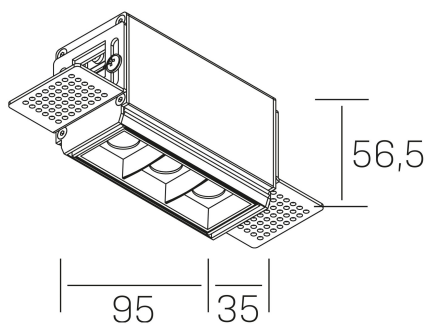

nseS
K51300.01.TR.BK-BK.30.ST.9.27

GENERAL DETAILS

| | |
|--------------------|-------------|
| INSTALLATION | Trimless |
| FINISHES ALUMINIUM | Black-Black |
| LIGHT DIRECTION | Fixed |
| BEAM ANGLE | 30° |
| INT/EXT IP DEGREE | IP20 |
| MATERIAL | Aluminum |
| IK DEGREE | IK 6 |
| UTILIZATION | Indoor |
| WARRANTY | 3 years |

GENERAL DIMENSIONS

| | |
|-------------------------|------------------|
| DIMENSIONS | 95×35 mm |
| CUT OUT | 100×70 mm |
| HEIGHT | h 56.5 mm |
| DIMENSIONES DE EMBALAJE | 190 × 80 × 85 mm |
| PESO NETO | 38 |