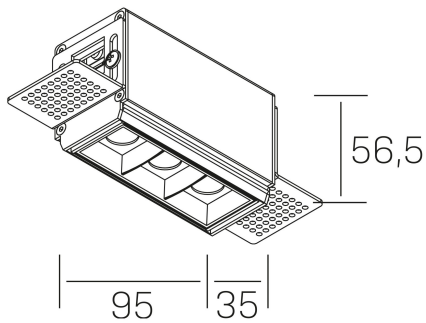

nseS
K51300.01.TR.BK-BK.30.ST.9.27

GENERAL DETAILS

| | |
|--------------------|-------------|
| INSTALLATION | Trimless |
| FINISHES ALUMINIUM | Black-Black |
| LIGHT DIRECTION | Fixed |
| BEAM ANGLE | 30° |
| INT/EXT IP DEGREE | IP20 |
| MATERIAL | Aluminum |
| IK DEGREE | IK 6 |
| UTILIZATION | Indoor |
| WARRANTY | 3 years |

GENERAL DIMENSIONS

| | |
|-------------------------|------------------|
| DIMENSIONS | 95×35 mm |
| CUT OUT | 100×70 mm |
| HEIGHT | h 56.5 mm |
| DIMENSIONES DE EMBALAJE | 190 × 80 × 85 mm |
| PESO NETO | 38 |