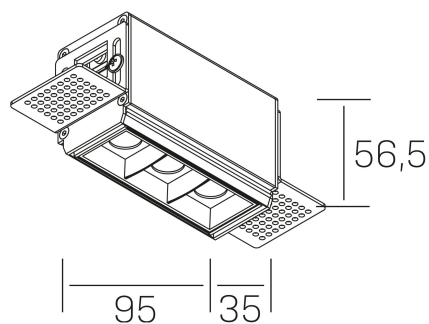

**n ses**  
K51300.01.TR.BK-BK.15.ST.9.40.PU

## GENERAL DETAILS

INSTALLATION	Trimless
FINISHES ALUMINIUM	Black-Black
LIGHT DIRECTION	Fixed
BEAM ANGLE	15°
INT/EXT IP DEGREE	IP20
MATERIAL	Aluminum
IK DEGREE	IK 6
UTILIZATION	Indoor
WARRANTY	3 years

## GENERAL DIMENSIONS

DIMENSIONS	95×35 mm
CUT OUT	100×70 mm
HEIGHT	h 56.5 mm
DIMENSIONES DE EMBALAJE	190 × 80 × 85 mm
PESO NETO	38

\*Please might expect a max.15% figure reduction in finishes other than white