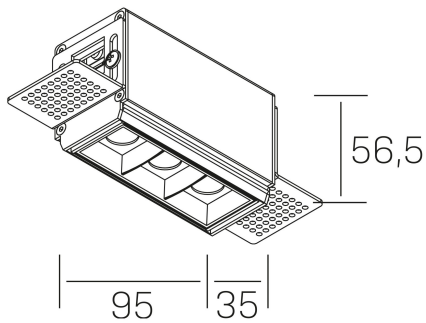

nseS
K51300.01.TR.BK-BK.15.ST.9.40.PU

GENERAL DETAILS

INSTALLATION	Trimless
FINISHES ALUMINIUM	Black-Black
LIGHT DIRECTION	Fixed
BEAM ANGLE	15°
INT/EXT IP DEGREE	IP20
MATERIAL	Aluminum
IK DEGREE	IK 6
UTILIZATION	Indoor
WARRANTY	3 years

ELECTRICAL DETAILS

LAMP	LED
POWER	6 W
COLOUR TEMPERATURE	4000K
LUMINOUS FLUX	560 Lm
EFFICACY DIMMING	80 Lm/W
DIMABLE	Push
DRIVER	Remote
CLASS PROTECTION	II
COLOUR RENDERING INDEX	CRI>90
VOLTAGE	220-240 V
FRECUENCIA	50-60 Hz
CURRENT INTENSITY	700 mA
LIFE TIME	50.000 h

GENERAL DIMENSIONS

DIMENSIONS	95×35 mm
CUT OUT	100×70 mm
HEIGHT	h 56.5 mm
DIMENSIONES DE EMBALAJE	190 × 80 × 85 mm
PESO NETO	38

*Please might expect a max.15% figure reduction in finishes other than white