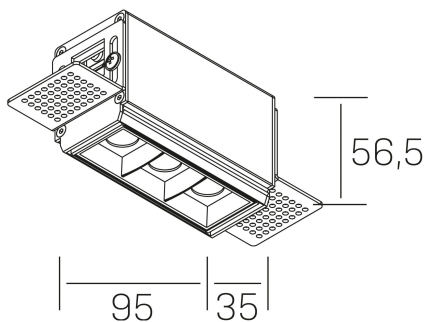

nse
K51300.01.TR.BK-BK.15.ST.9.30.PU

GENERAL DETAILS

| | |
|--------------------|-------------|
| INSTALLATION | Trimless |
| FINISHES ALUMINIUM | Black-Black |
| LIGHT DIRECTION | Fixed |
| BEAM ANGLE | 15° |
| INT/EXT IP DEGREE | IP20 |
| MATERIAL | Aluminum |
| IK DEGREE | IK 6 |
| UTILIZATION | Indoor |
| WARRANTY | 3 years |

ELECTRICAL DETAILS

| | |
|------------------------|-----------|
| LAMP | LED |
| POWER | 6 W |
| COLOUR TEMPERATURE | 3000K |
| LUMINOUS FLUX | 520 Lm |
| EFFICACY DIMMING | 74 Lm/W |
| DIMABLE | Push |
| DRIVER | Remote |
| CLASS PROTECTION | II |
| COLOUR RENDERING INDEX | CRI>90 |
| VOLTAGE | 220-240 V |
| FRECUENCIA | 50-60 Hz |
| CURRENT INTENSITY | 700 mA |
| LIFE TIME | 50.000 h |

GENERAL DIMENSIONS

| | |
|-------------------------|------------------|
| DIMENSIONS | 95×35 mm |
| CUT OUT | 100×70 mm |
| HEIGHT | h 56.5 mm |
| DIMENSIONES DE EMBALAJE | 190 × 80 × 85 mm |
| PESO NETO | 38 |