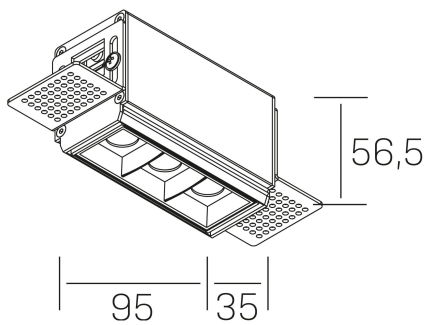

#### GENERAL DETAILS

|                    |             |
|--------------------|-------------|
| INSTALLATION       | Trimless    |
| FINISHES ALUMINIUM | Black-Black |
| LIGHT DIRECTION    | Fixed       |
| BEAM ANGLE         | 15°         |
| INT/EXT IP DEGREE  | IP20        |
| MATERIAL           | Aluminum    |
| IK DEGREE          | IK 6        |
| UTILIZATION        | Indoor      |
| WARRANTY           | 5 years     |

#### GENERAL DIMENSIONS

|                         |                  |
|-------------------------|------------------|
| DIMENSIONS              | .01 (95x35mm)    |
| CUT OUT                 | 100x70 mm        |
| HEIGHT                  | h 56.5 mm        |
| DIMENSIONES DE EMBALAJE | 190 × 80 × 85 mm |
| PESO NETO               | 38               |