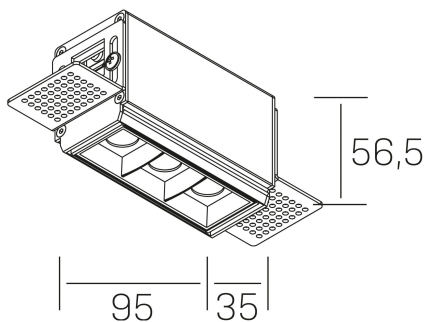

nse
K51300.01.TR.BK-BK.15.ST.9.30

GENERAL DETAILS

INSTALLATION	Trimless
FINISHES ALUMINIUM	Black-Black
LIGHT DIRECTION	Fixed
BEAM ANGLE	15°
INT/EXT IP DEGREE	IP20
MATERIAL	Aluminum
IK DEGREE	IK 6
UTILIZATION	Indoor
WARRANTY	3 years

ELECTRICAL DETAILS

LAMP	LED
POWER	6 W
COLOUR TEMPERATURE	3000K
LUMINOUS FLUX	520 Lm
EFFICACY DIMMING	74 Lm/W
DIMABLE	No Dim
DRIVER	Remote
CLASS PROTECTION	II
COLOUR RENDERING INDEX	CRI>90
VOLTAGE	220-240 V
FRECUENCIA	50-60 Hz
CURRENT INTENSITY	700 mA
LIFE TIME	50.000 h

GENERAL DIMENSIONS

DIMENSIONS	95×35 mm
CUT OUT	100×70 mm
HEIGHT	h 56.5 mm
DIMENSIONES DE EMBALAJE	190 × 80 × 85 mm
PESO NETO	38

*Please might expect a max.15% figure reduction in finishes other than white