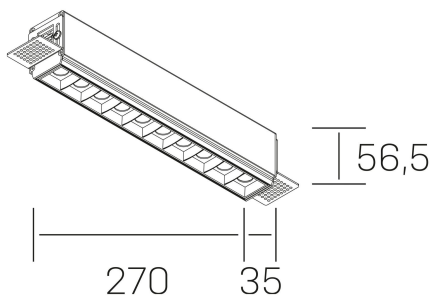

nses

K51300.03.TR.WH-BK.45.ST.9.40.PU

GENERAL DETAILS

INSTALLATION	Trimless
FINISHES ALUMINIUM	Black-White
LIGHT DIRECTION	Fixed
BEAM ANGLE	45°
INT/EXT IP DEGREE	IP20
MATERIAL	Aluminum
IK DEGREE	IK 6
UTILIZATION	Indoor
WARRANTY	3 years

ELECTRICAL DETAILS

LAMP	LED
POWER	20 W
COLOUR TEMPERATURE	4000K
LUMINOUS FLUX	1630 Lm
EFFICACY DIMMING	78 Lm/W
DIMABLE	Push
DRIVER	Remote
CLASS PROTECTION	II
COLOUR RENDERING INDEX	CRI>90
VOLTAGE	220-240 V
FRECUENCIA	50-60 Hz
CURRENT INTENSITY	600 mA
LIFE TIME	35.000 h

GENERAL DIMENSIONS

DIMENSIONS	270×35 mm
CUT OUT	275×70 mm
HEIGHT	h 56.5 mm
DIMENSIONES DE EMBALAJE	325 × 80 × 85 mm
PESO NETO	86

*Please might expect a max.15% figure reduction in finishes other than white