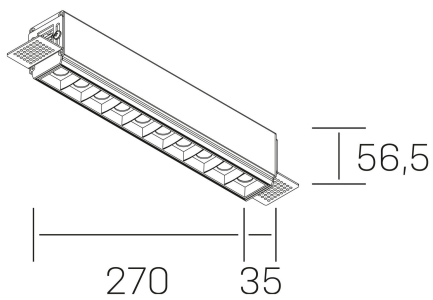

## GENERAL DETAILS

INSTALLATION	Trimless
FINISHES ALUMINIUM	Black-White
LIGHT DIRECTION	Fixed
BEAM ANGLE	45°
INT/EXT IP DEGREE	IP20
MATERIAL	Aluminum
IK DEGREE	IK 6
UTILIZATION	Indoor
WARRANTY	3 years

## ELECTRICAL DETAILS

LAMP	LED
POWER	20 W
COLOUR TEMPERATURE	4000K
LUMINOUS FLUX	1630 Lm
EFFICACY DIMMING	78 Lm/W
DIMABLE	Push
DRIVER	Remote
CLASS PROTECTION	II
COLOUR RENDERING INDEX	CRI>90
VOLTAGE	220-240 V
FRECUENCIA	50-60 Hz
CURRENT INTENSITY	600 mA
LIFE TIME	50.000 h

## GENERAL DIMENSIONS

DIMENSIONS	270×35 mm
CUT OUT	275×70 mm
HEIGHT	h 56.5 mm
DIMENSIONES DE EMBALAJE	325 × 80 × 85 mm
PESO NETO	86

\*Please might expect a max.15% figure reduction in finishes other than white

**nses**  
K51300.03.TR.WH-BK.45.ST.9.40.PU

DIMENSIONS	270×35 mm
CUT OUT	275×70 mm
HEIGHT	h 56.5 mm
DIMENSIONES DE EMBALAJE	325 × 80 × 85 mm
PESO NETO	86