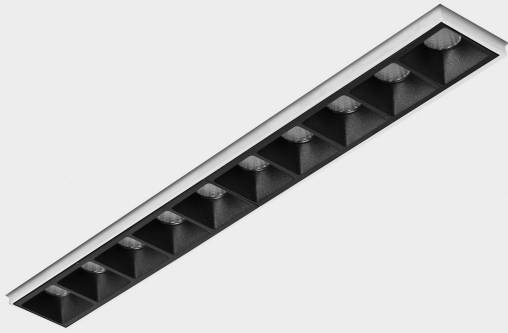

## GENERAL DETAILS

INSTALLATION	Trimless
FINISHES ALUMINIUM	Black-White
LIGHT DIRECTION	Fixed
BEAM ANGLE	45°
INT/EXT IP DEGREE	IP20
MATERIAL	Aluminum
IK DEGREE	IK 6
UTILIZATION	Indoor
WARRANTY	3 years

## ELECTRICAL DETAILS

LAMP	LED
POWER	20 W
COLOUR TEMPERATURE	4000K
LUMINOUS FLUX	1630 Lm
EFFICACY DIMMING	78 Lm/W
DIMABLE	Push
DRIVER	Remote
CLASS PROTECTION	II
COLOUR RENDERING INDEX	CRI>90
VOLTAGE	220-240 V
FRECUENCIA	50-60 Hz
CURRENT INTENSITY	600 mA
LIFE TIME	50.000 h

## GENERAL DIMENSIONS

DIMENSIONS	270×35 mm
CUT OUT	275×70 mm
HEIGHT	h 56.5 mm
DIMENSIONES DE EMBALAJE	325 × 80 × 85 mm
PESO NETO	86

\*Please might expect a max.15% figure reduction in finishes other than white

**nses**  
K51300.03.TR.WH-BK.45.ST.9.40.PU

DIMENSIONS	270×35 mm
CUT OUT	275×70 mm
HEIGHT	h 56.5 mm
DIMENSIONES DE EMBALAJE	325 × 80 × 85 mm
PESO NETO	86