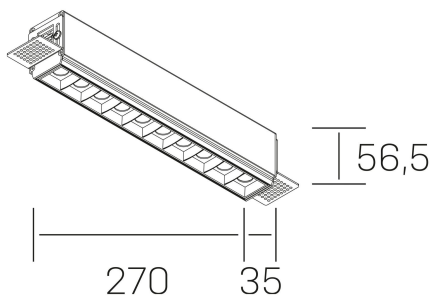

nses

K51300.03.TR.WH-BK.15.ST.9.40.PU

GENERAL DETAILS

INSTALLATION	Trimless
FINISHES ALUMINIUM	Black-White
LIGHT DIRECTION	Fixed
BEAM ANGLE	15°
INT/EXT IP DEGREE	IP20
MATERIAL	Aluminum
IK DEGREE	IK 6
UTILIZATION	Indoor
WARRANTY	3 years

ELECTRICAL DETAILS

LAMP	LED
POWER	20 W
COLOUR TEMPERATURE	3000K
LUMINOUS FLUX	1530 Lm
EFFICACY DIMMING	73 Lm/W
DIMABLE	Push
DRIVER	Remote
CLASS PROTECTION	II
COLOUR RENDERING INDEX	CRI>90
VOLTAGE	220-240 V
FRECUENCIA	50-60 Hz
CURRENT INTENSITY	600 mA
LIFE TIME	35.000 h

GENERAL DIMENSIONS

DIMENSIONS	270×35 mm
CUT OUT	275×70 mm
HEIGHT	h 56.5 mm
DIMENSIONES DE EMBALAJE	325 × 80 × 85 mm
PESO NETO	86

*Please might expect a max.15% figure reduction in finishes other than white