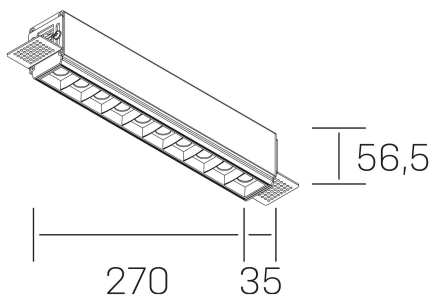

nses

K51300.03.TR.WH-BK.15.ST.9.40.PU

GENERAL DETAILS

INSTALLATION	Trimless
FINISHES ALUMINIUM	Black-White
LIGHT DIRECTION	Fixed
BEAM ANGLE	15°
INT/EXT IP DEGREE	IP20
MATERIAL	Aluminum
IK DEGREE	IK 6
UTILIZATION	Indoor
WARRANTY	3 years

ELECTRICAL DETAILS

LAMP	LED
POWER	20 W
COLOUR TEMPERATURE	3000K
LUMINOUS FLUX	1530 Lm
EFFICACY DIMMING	73 Lm/W
DIMABLE	Push
DRIVER	Remote
CLASS PROTECTION	II
COLOUR RENDERING INDEX	CRI>90
VOLTAGE	220-240 V
FRECUENCIA	50-60 Hz
CURRENT INTENSITY	600 mA
LIFE TIME	50.000 h

GENERAL DIMENSIONS

DIMENSIONS	270×35 mm
CUT OUT	275×70 mm
HEIGHT	h 56.5 mm
DIMENSIONES DE EMBALAJE	325 × 80 × 85 mm
PESO NETO	86

*Please might expect a max.15% figure reduction in finishes other than white