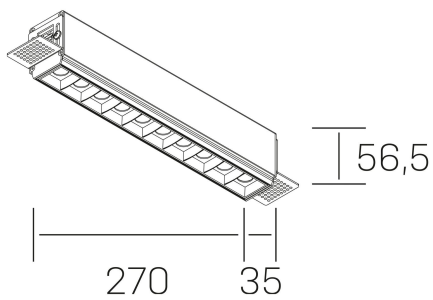

n ses
K51300.03.TR.BK-BK.15.ST.9.30.PU

GENERAL DETAILS

INSTALLATION	Trimless
FINISHES ALUMINIUM	Black-Black
LIGHT DIRECTION	Fixed
BEAM ANGLE	15°
INT/EXT IP DEGREE	IP20
MATERIAL	Aluminum
IK DEGREE	IK 6
UTILIZATION	Indoor
WARRANTY	3 years

ELECTRICAL DETAILS

LAMP	LED
POWER	20 W
COLOUR TEMPERATURE	2700K
LUMINOUS FLUX	1430 Lm
EFFICACY DIMMING	68 Lm/W
DIMABLE	Push
DRIVER	Remote
CLASS PROTECTION	II
COLOUR RENDERING INDEX	CRI>90
VOLTAGE	220-240 V
FRECUENCIA	50-60 Hz
CURRENT INTENSITY	600 mA
LIFE TIME	50.000 h

GENERAL DIMENSIONS

DIMENSIONS	270×35 mm
CUT OUT	275×70 mm
HEIGHT	h 56.5 mm
DIMENSIONES DE EMBALAJE	325 × 80 × 85 mm
PESO NETO	86

*Please might expect a max.15% figure reduction in finishes other than white