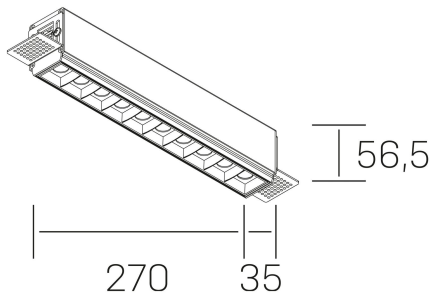

n ses
K51300.03.TR.BK-BK.15.ST.9.30.PC

GENERAL DETAILS

INSTALLATION	Trimless
FINISHES ALUMINIUM	Black-Black
LIGHT DIRECTION	Fixed
BEAM ANGLE	15°
INT/EXT IP DEGREE	IP20
MATERIAL	Aluminum
IK DEGREE	IK 6
UTILIZATION	Indoor
WARRANTY	3 years

ELECTRICAL DETAILS

LAMP	LED
POWER	20 W
COLOUR TEMPERATURE	4000K
LUMINOUS FLUX	1630 Lm
EFFICACY DIMMING	78 Lm/W
DIMABLE	PHASE CUT
DRIVER	Remote
CLASS PROTECTION	II
COLOUR RENDERING INDEX	CRI>90
VOLTAGE	220-240 V
FRECUENCIA	50-60 Hz
CURRENT INTENSITY	600 mA
LIFE TIME	50.000 h

GENERAL DIMENSIONS

DIMENSIONS	270×35 mm
CUT OUT	275×70 mm
HEIGHT	h 56.5 mm
DIMENSIONES DE EMBALAJE	325 × 80 × 85 mm
PESO NETO	86

*Please might expect a max.15% figure reduction in finishes other than white