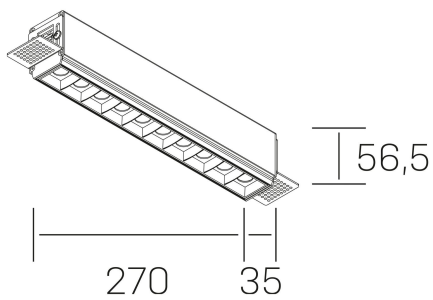

nseS
K51300.03.TR.BK-BK.15.ST.9.30.D1

GENERAL DETAILS

INSTALLATION	Trimless
FINISHES ALUMINIUM	Black-Black
LIGHT DIRECTION	Fixed
BEAM ANGLE	15°
INT/EXT IP DEGREE	IP20
MATERIAL	Aluminum
IK DEGREE	IK 6
UTILIZATION	Indoor
WARRANTY	3 years

ELECTRICAL DETAILS

LAMP	LED
POWER	20 W
COLOUR TEMPERATURE	4000K
LUMINOUS FLUX	1630 Lm
EFFICACY DIMMING	78 Lm/W
DIMABLE	1.10v
DRIVER	Remote
CLASS PROTECTION	II
COLOUR RENDERING INDEX	CRI>90
VOLTAGE	220-240 V
FRECUENCIA	50-60 Hz
CURRENT INTENSITY	600 mA
LIFE TIME	50.000 h

GENERAL DIMENSIONS

DIMENSIONS	270×35 mm
CUT OUT	275×70 mm
HEIGHT	h 56.5 mm
DIMENSIONES DE EMBALAJE	325 × 80 × 85 mm
PESO NETO	86

*Please might expect a max.15% figure reduction in finishes other than white