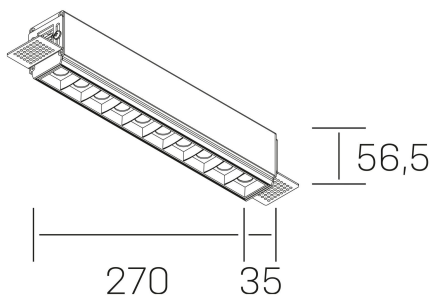

n ses
K51300.03.TR.BK-BK.15.ST.9.27.PU

GENERAL DETAILS

INSTALLATION	Trimless
FINISHES ALUMINIUM	Black-Black
LIGHT DIRECTION	Fixed
BEAM ANGLE	15°
INT/EXT IP DEGREE	IP20
MATERIAL	Aluminum
IK DEGREE	IK 6
UTILIZATION	Indoor
WARRANTY	3 years

ELECTRICAL DETAILS

LAMP	LED
POWER	20 W
COLOUR TEMPERATURE	3000K
LUMINOUS FLUX	1530 Lm
EFFICACY DIMMING	73 Lm/W
DIMABLE	Push
DRIVER	Remote
CLASS PROTECTION	II
COLOUR RENDERING INDEX	CRI>90
VOLTAGE	220-240 V
FRECUENCIA	50-60 Hz
CURRENT INTENSITY	600 mA
LIFE TIME	50.000 h

GENERAL DIMENSIONS

DIMENSIONS	270×35 mm
CUT OUT	275×70 mm
HEIGHT	h 56.5 mm
DIMENSIONES DE EMBALAJE	325 × 80 × 85 mm
PESO NETO	86

*Please might expect a max.15% figure reduction in finishes other than white