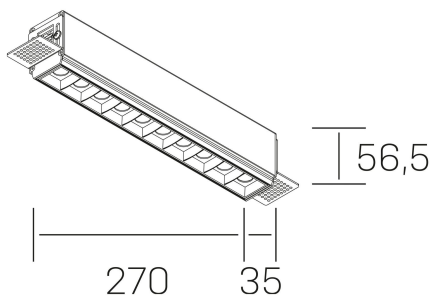

n ses
K51300.03.TR.BK-BK.15.ST.9.27.PC

GENERAL DETAILS

INSTALLATION	Trimless
FINISHES ALUMINIUM	Black-Black
LIGHT DIRECTION	Fixed
BEAM ANGLE	15°
INT/EXT IP DEGREE	IP20
MATERIAL	Aluminum
IK DEGREE	IK 6
UTILIZATION	Indoor
WARRANTY	3 years

ELECTRICAL DETAILS

LAMP	LED
POWER	20 W
COLOUR TEMPERATURE	3000K
LUMINOUS FLUX	1530 Lm
EFFICACY DIMMING	73 Lm/W
DIMABLE	PHASE CUT
DRIVER	Remote
CLASS PROTECTION	II
COLOUR RENDERING INDEX	CRI>90
VOLTAGE	220-240 V
FRECUENCIA	50-60 Hz
CURRENT INTENSITY	600 mA
LIFE TIME	50.000 h

GENERAL DIMENSIONS

DIMENSIONS	270×35 mm
CUT OUT	275×70 mm
HEIGHT	h 56.5 mm
DIMENSIONES DE EMBALAJE	325 × 80 × 85 mm
PESO NETO	86

*Please might expect a max.15% figure reduction in finishes other than white