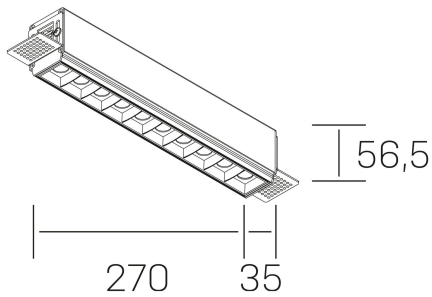

nses
K51300.03.TR.BK-BK.15.ST.9.27.PC

GENERAL DETAILS

INSTALLATION	Trimless
FINISHES ALUMINIUM	Black-Black
LIGHT DIRECTION	Fixed
BEAM ANGLE	15°
INT/EXT IP DEGREE	IP20
MATERIAL	Aluminum
IK DEGREE	IK 6
UTILIZATION	Indoor
WARRANTY	3 years

ELECTRICAL DETAILS

LAMP	LED
POWER	20 W
COLOUR TEMPERATURE	3000K
LUMINOUS FLUX	1530 Lm
EFFICACY DIMMING	73 Lm/W
DIMABLE	PHASE CUT
DRIVER	Remote
CLASS PROTECTION	II
COLOUR RENDERING INDEX	CRI>90
VOLTAGE	220-240 V
FRECUENCIA	50-60 Hz
CURRENT INTENSITY	600 mA
LIFE TIME	35.000 h

GENERAL DIMENSIONS

DIMENSIONS	270×35 mm
CUT OUT	275×70 mm
HEIGHT	h 56.5 mm
DIMENSIONES DE EMBALAJE	325 × 80 × 85 mm
PESO NETO	86

*Please might expect a max.15% figure reduction in finishes other than white