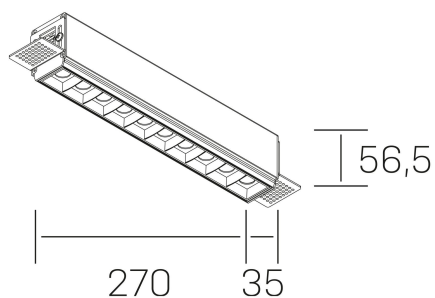

n ses
K51300.03.TR.BK-BK.15.ST.9.27.D1

GENERAL DETAILS

INSTALLATION	Trimless
FINISHES ALUMINIUM	Black-Black
LIGHT DIRECTION	Fixed
BEAM ANGLE	15°
INT/EXT IP DEGREE	IP20
MATERIAL	Aluminum
IK DEGREE	IK 6
UTILIZATION	Indoor
WARRANTY	3 years

ELECTRICAL DETAILS

LAMP	LED
POWER	20 W
COLOUR TEMPERATURE	2700K
LUMINOUS FLUX	1430 Lm
EFFICACY DIMMING	68 Lm/W
DIMABLE	1.10v
DRIVER	Remote
CLASS PROTECTION	II
COLOUR RENDERING INDEX	CRI>90
VOLTAGE	220-240 V
FRECUENCIA	50-60 Hz
CURRENT INTENSITY	600 mA
LIFE TIME	50.000 h

GENERAL DIMENSIONS

DIMENSIONS	270×35 mm
CUT OUT	275×70 mm
HEIGHT	h 56.5 mm
DIMENSIONES DE EMBALAJE	325 × 80 × 85 mm
PESO NETO	86

*Please might expect a max.15% figure reduction in finishes other than white