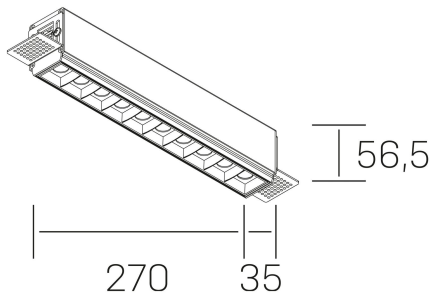

n ses
K51300.03.TR.BK-BK.15.ST.9.27

GENERAL DETAILS

INSTALLATION	Trimless
FINISHES ALUMINIUM	Black-Black
LIGHT DIRECTION	Fixed
BEAM ANGLE	15°
INT/EXT IP DEGREE	IP20
MATERIAL	Aluminum
IK DEGREE	IK 6
UTILIZATION	Indoor
WARRANTY	3 years

ELECTRICAL DETAILS

LAMP	LED
POWER	20 W
COLOUR TEMPERATURE	2700K
LUMINOUS FLUX	1430 Lm
EFFICACY DIMMING	68 Lm/W
DIMABLE	No Dim
DRIVER	Remote
CLASS PROTECTION	II
COLOUR RENDERING INDEX	CRI>90
VOLTAGE	220-240 V
FRECUENCIA	50-60 Hz
CURRENT INTENSITY	600 mA
LIFE TIME	50.000 h

GENERAL DIMENSIONS

DIMENSIONS	270×35 mm
CUT OUT	275×70 mm
HEIGHT	h 56.5 mm
DIMENSIONES DE EMBALAJE	325 × 80 × 85 mm
PESO NETO	86

*Please might expect a max.15% figure reduction in finishes other than white