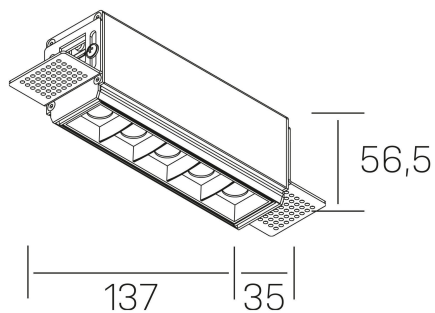

nses

K51300.02.TR.WH-BK.45.ST.9.40.PU

GENERAL DETAILS

INSTALLATION	Trimless
FINISHES ALUMINIUM	Black-White
LIGHT DIRECTION	Fixed
BEAM ANGLE	45°
INT/EXT IP DEGREE	IP20
MATERIAL	Aluminum
IK DEGREE	IK 6
UTILIZATION	Indoor
WARRANTY	3 years

ELECTRICAL DETAILS

LAMP	LED
POWER	10W
COLOUR TEMPERATURE	4000K
LUMINOUS FLUX	915 Lm
EFFICACY DIMMING	76 Lm/W
DIMABLE	Push
DRIVER	Remote
CLASS PROTECTION	II
COLOUR RENDERING INDEX	CRI>90
VOLTAGE	220-240 V
FRECUENCIA	50-60 Hz
CURRENT INTENSITY	700 mA
LIFE TIME	35.000 h

GENERAL DIMENSIONS

DIMENSIONS	137×35 mm
CUT OUT	143×70 mm
HEIGHT	h 56.5 mm
DIMENSIONES DE EMBALAJE	190 × 80 × 85 mm
PESO NETO	48

*Please might expect a max.15% figure reduction in finishes other than white