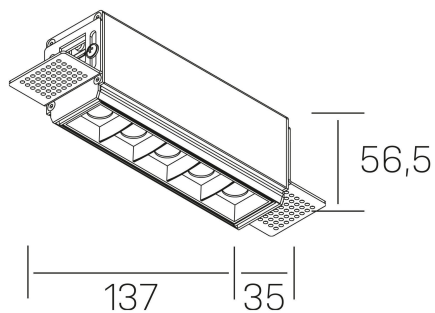

nses

K51300.02.TR.WH-BK.45.ST.9.40.PU

GENERAL DETAILS

INSTALLATION	Trimless
FINISHES ALUMINIUM	Black-White
LIGHT DIRECTION	Fixed
BEAM ANGLE	45°
INT/EXT IP DEGREE	IP20
MATERIAL	Aluminum
IK DEGREE	IK 6
UTILIZATION	Indoor
WARRANTY	3 years

ELECTRICAL DETAILS

LAMP	LED
POWER	10W
COLOUR TEMPERATURE	4000K
LUMINOUS FLUX	915 Lm
EFFICACY DIMMING	76 Lm/W
DIMABLE	Push
DRIVER	Remote
CLASS PROTECTION	II
COLOUR RENDERING INDEX	CRI>90
VOLTAGE	220-240 V
FRECUENCIA	50-60 Hz
CURRENT INTENSITY	700 mA
LIFE TIME	50.000 h

GENERAL DIMENSIONS

DIMENSIONS	137×35 mm
CUT OUT	143×70 mm
HEIGHT	h 56.5 mm
DIMENSIONES DE EMBALAJE	190 × 80 × 85 mm
PESO NETO	48

*Please might expect a max.15% figure reduction in finishes other than white