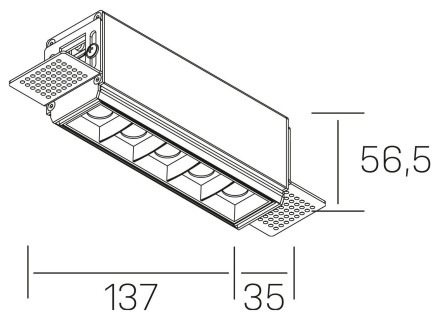

nses

K51300.02.TR.WH-BK.45.ST.9.30.PU

GENERAL DETAILS

INSTALLATION	Trimless
FINISHES ALUMINIUM	Black-White
LIGHT DIRECTION	Fixed
BEAM ANGLE	45°
INT/EXT IP DEGREE	IP20
MATERIAL	Aluminum
IK DEGREE	IK 6
UTILIZATION	Indoor
WARRANTY	3 years

ELECTRICAL DETAILS

LAMP	LED
POWER	10W
COLOUR TEMPERATURE	3000K
LUMINOUS FLUX	875 Lm
EFFICACY DIMMING	73 Lm/W
DIMABLE	Push
DRIVER	Remote
CLASS PROTECTION	II
COLOUR RENDERING INDEX	CRI>90
VOLTAGE	220-240 V
FRECUENCIA	50-60 Hz
CURRENT INTENSITY	700 mA
LIFE TIME	35.000 h

GENERAL DIMENSIONS

DIMENSIONS	137×35 mm
CUT OUT	143×70 mm
HEIGHT	h 56.5 mm
DIMENSIONES DE EMBALAJE	190 × 80 × 85 mm
PESO NETO	48

*Please might expect a max.15% figure reduction in finishes other than white