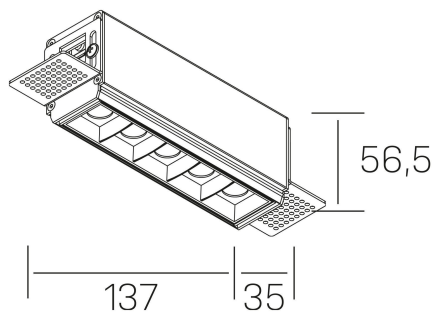

nses

K51300.02.TR.WH-BK.45.ST.9.30.PU

GENERAL DETAILS

INSTALLATION	Trimless
FINISHES ALUMINIUM	Black-White
LIGHT DIRECTION	Fixed
BEAM ANGLE	45°
INT/EXT IP DEGREE	IP20
MATERIAL	Aluminum
IK DEGREE	IK 6
UTILIZATION	Indoor
WARRANTY	3 years

ELECTRICAL DETAILS

LAMP	LED
POWER	10W
COLOUR TEMPERATURE	3000K
LUMINOUS FLUX	875 Lm
EFFICACY DIMMING	73 Lm/W
DIMABLE	Push
DRIVER	Remote
CLASS PROTECTION	II
COLOUR RENDERING INDEX	CRI>90
VOLTAGE	220-240 V
FRECUENCIA	50-60 Hz
CURRENT INTENSITY	700 mA
LIFE TIME	50.000 h

GENERAL DIMENSIONS

DIMENSIONS	137×35 mm
CUT OUT	143×70 mm
HEIGHT	h 56.5 mm
DIMENSIONES DE EMBALAJE	190 × 80 × 85 mm
PESO NETO	48

*Please might expect a max.15% figure reduction in finishes other than white