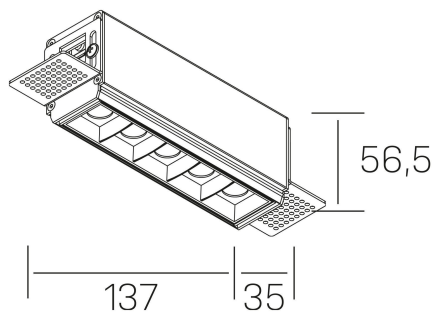

## GENERAL DETAILS

INSTALLATION	Trimless
FINISHES ALUMINIUM	Black-White
LIGHT DIRECTION	Fixed
BEAM ANGLE	45°
INT/EXT IP DEGREE	IP20
MATERIAL	Aluminum
IK DEGREE	IK 6
UTILIZATION	Indoor
WARRANTY	3 years

## GENERAL DIMENSIONS

DIMENSIONS	137×35 mm
CUT OUT	143×70 mm
HEIGHT	h 56.5 mm
DIMENSIONES DE EMBALAJE	190 × 80 × 85 mm
PESO NETO	48

\*Please might expect a max.15% figure reduction in finishes other than white