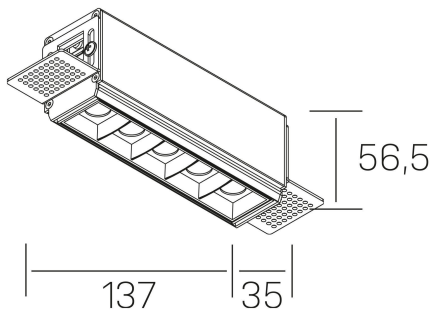

nses
K51300.02.TR.WH-BK.45.ST.9.27

GENERAL DETAILS

INSTALLATION	Trimless
FINISHES ALUMINIUM	Black-White
LIGHT DIRECTION	Fixed
BEAM ANGLE	45°
INT/EXT IP DEGREE	IP20
MATERIAL	Aluminum
IK DEGREE	IK 6
UTILIZATION	Indoor
WARRANTY	3 years

GENERAL DIMENSIONS

DIMENSIONS	137×35 mm
CUT OUT	143×70 mm
HEIGHT	h 56.5 mm
DIMENSIONES DE EMBALAJE	190 × 80 × 85 mm
PESO NETO	48

*Please might expect a max.15% figure reduction in finishes other than white