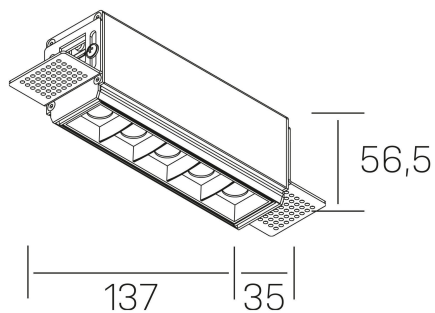

nses

K51300.02.TR.WH-BK.30.ST.9.40.PU

GENERAL DETAILS

INSTALLATION	Trimless
FINISHES ALUMINIUM	Black-White
LIGHT DIRECTION	Fixed
BEAM ANGLE	30°
INT/EXT IP DEGREE	IP20
MATERIAL	Aluminum
IK DEGREE	IK 6
UTILIZATION	Indoor
WARRANTY	3 years

ELECTRICAL DETAILS

LAMP	LED
POWER	10W
COLOUR TEMPERATURE	3000K
LUMINOUS FLUX	875 Lm
EFFICACY DIMMING	73 Lm/W
DIMABLE	Push
DRIVER	Remote
CLASS PROTECTION	II
COLOUR RENDERING INDEX	CRI>90
VOLTAGE	220-240 V
FRECUENCIA	50-60 Hz
CURRENT INTENSITY	700 mA
LIFE TIME	50.000 h

GENERAL DIMENSIONS

DIMENSIONS	137×35 mm
CUT OUT	143×70 mm
HEIGHT	h 56.5 mm
DIMENSIONES DE EMBALAJE	190 × 80 × 85 mm
PESO NETO	48

*Please might expect a max.15% figure reduction in finishes other than white