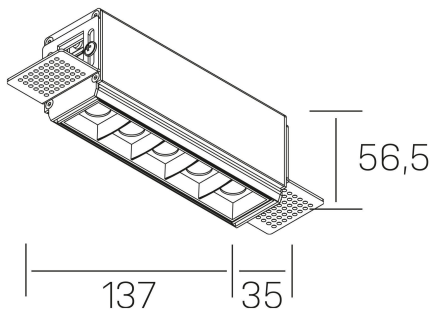

nses

K51300.02.TR.WH-BK.30.ST.9.40.PU

GENERAL DETAILS

INSTALLATION	Trimless
FINISHES ALUMINIUM	Black-White
LIGHT DIRECTION	Fixed
BEAM ANGLE	30°
INT/EXT IP DEGREE	IP20
MATERIAL	Aluminum
IK DEGREE	IK 6
UTILIZATION	Indoor
WARRANTY	3 years

ELECTRICAL DETAILS

LAMP	LED
POWER	10W
COLOUR TEMPERATURE	3000K
LUMINOUS FLUX	875 Lm
EFFICACY DIMMING	73 Lm/W
DIMABLE	Push
DRIVER	Remote
CLASS PROTECTION	II
COLOUR RENDERING INDEX	CRI>90
VOLTAGE	220-240 V
FRECUENCIA	50-60 Hz
CURRENT INTENSITY	700 mA
LIFE TIME	35.000 h

GENERAL DIMENSIONS

DIMENSIONS	137×35 mm
CUT OUT	143×70 mm
HEIGHT	h 56.5 mm
DIMENSIONES DE EMBALAJE	190 × 80 × 85 mm
PESO NETO	48

*Please might expect a max.15% figure reduction in finishes other than white