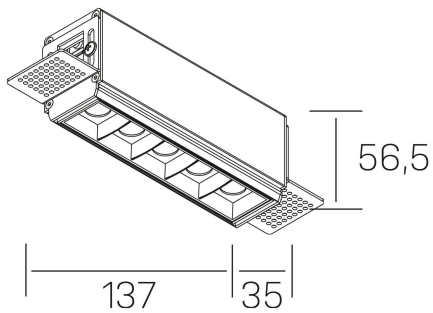

nses
K51300.02.TR.WH-BK.30.ST.9.40

GENERAL DETAILS

INSTALLATION	Trimless
FINISHES ALUMINIUM	Black-White
LIGHT DIRECTION	Fixed
BEAM ANGLE	30°
INT/EXT IP DEGREE	IP20
MATERIAL	Aluminum
IK DEGREE	IK 6
UTILIZATION	Indoor
WARRANTY	3 years

GENERAL DIMENSIONS

DIMENSIONS	137×35 mm
CUT OUT	143×70 mm
HEIGHT	h 56.5 mm
DIMENSIONES DE EMBALAJE	190 × 80 × 85 mm
PESO NETO	48

*Please might expect a max.15% figure reduction in finishes other than white