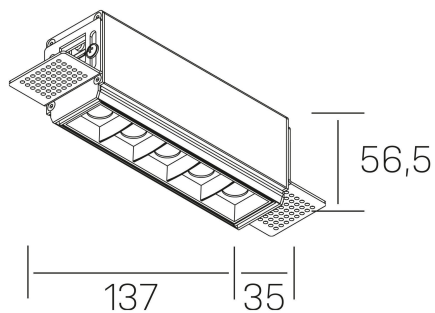

nses
K51300.02.TR.WH-BK.30.ST.9.40

GENERAL DETAILS

INSTALLATION	Trimless
FINISHES ALUMINIUM	Black-White
LIGHT DIRECTION	Fixed
BEAM ANGLE	30°
INT/EXT IP DEGREE	IP20
MATERIAL	Aluminum
IK DEGREE	IK 6
UTILIZATION	Indoor
WARRANTY	3 years

GENERAL DIMENSIONS

DIMENSIONS	137×35 mm
CUT OUT	143×70 mm
HEIGHT	h 56.5 mm
DIMENSIONES DE EMBALAJE	190 × 80 × 85 mm
PESO NETO	48

*Please might expect a max.15% figure reduction in finishes other than white