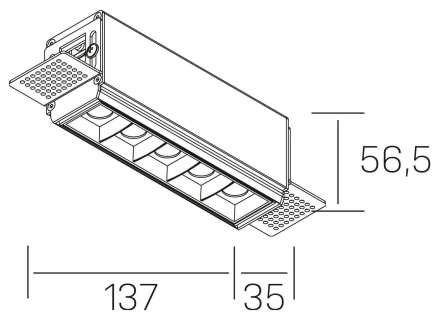

## GENERAL DETAILS

INSTALLATION	Trimless
FINISHES ALUMINIUM	Black-White
LIGHT DIRECTION	Fixed
BEAM ANGLE	30°
INT/EXT IP DEGREE	IP20
MATERIAL	Aluminum
IK DEGREE	IK 6
UTILIZATION	Indoor
WARRANTY	3 years

## GENERAL DIMENSIONS

DIMENSIONS	137×35 mm
CUT OUT	143×70 mm
HEIGHT	h 56.5 mm
DIMENSIONES DE EMBALAJE	190 × 80 × 85 mm
PESO NETO	48

\*Please might expect a max.15% figure reduction in finishes other than white