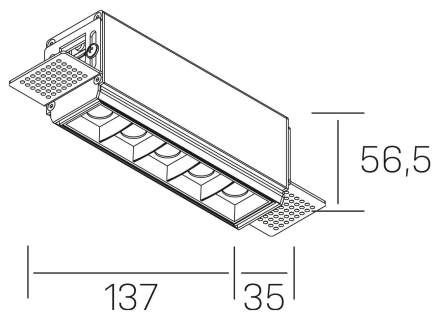

#### GENERAL DETAILS

INSTALLATION	Trimless
FINISHES ALUMINIUM	Black-White
LIGHT DIRECTION	Fixed
BEAM ANGLE	30°
INT/EXT IP DEGREE	IP20
MATERIAL	Aluminum
IK DEGREE	IK 6
UTILIZATION	Indoor
WARRANTY	3 years

#### GENERAL DIMENSIONS

DIMENSIONS	137×35 mm
CUT OUT	143×70 mm
HEIGHT	h 56.5 mm
DIMENSIONES DE EMBALAJE	190 × 80 × 85 mm
PESO NETO	48

\*Please might expect a max.15% figure reduction in finishes other than white