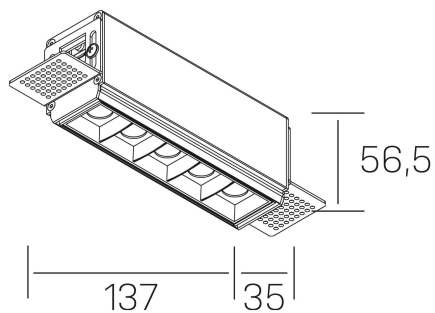

nses
K51300.02.TR.WH-BK.30.ST.9.27.D1

GENERAL DETAILS

INSTALLATION	Trimless
FINISHES ALUMINIUM	Black-White
LIGHT DIRECTION	Fixed
BEAM ANGLE	30°
INT/EXT IP DEGREE	IP20
MATERIAL	Aluminum
IK DEGREE	IK 6
UTILIZATION	Indoor
WARRANTY	3 years

GENERAL DIMENSIONS

DIMENSIONS	137×35 mm
CUT OUT	143×70 mm
HEIGHT	h 56.5 mm
DIMENSIONES DE EMBALAJE	190 × 80 × 85 mm
PESO NETO	48

*Please might expect a max.15% figure reduction in finishes other than white