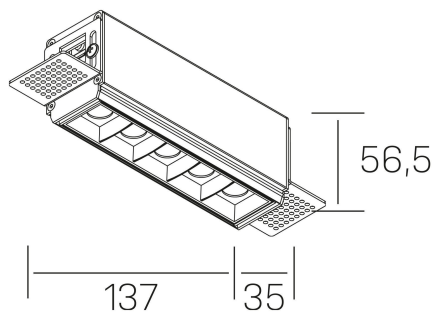

nses

K51300.02.TR.WH-BK.15.ST.9.30.PU

GENERAL DETAILS

INSTALLATION	Trimless
FINISHES ALUMINIUM	Black-White
LIGHT DIRECTION	Fixed
BEAM ANGLE	15°
INT/EXT IP DEGREE	IP20
MATERIAL	Aluminum
IK DEGREE	IK 6
UTILIZATION	Indoor
WARRANTY	3 years

ELECTRICAL DETAILS

LAMP	LED
POWER	10W
COLOUR TEMPERATURE	4000K
LUMINOUS FLUX	915 Lm
EFFICACY DIMMING	76 Lm/W
DIMABLE	Push
DRIVER	Remote
CLASS PROTECTION	II
COLOUR RENDERING INDEX	CRI>90
VOLTAGE	220-240 V
FRECUENCIA	50-60 Hz
CURRENT INTENSITY	700 mA
LIFE TIME	50.000 h

GENERAL DIMENSIONS

DIMENSIONS	137×35 mm
CUT OUT	143×70 mm
HEIGHT	h 56.5 mm
DIMENSIONES DE EMBALAJE	190 × 80 × 85 mm
PESO NETO	48

*Please might expect a max.15% figure reduction in finishes other than white