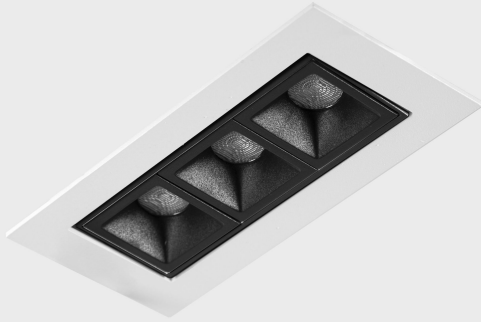

## GENERAL DETAILS

INSTALLATION	recessed with frame
FINISHES ALUMINIUM	Black-White
LIGHT DIRECTION	Orientable
TILTING DEGREES	15°
ROTATION DEGREES	0°
BEAM ANGLE	45°
INT/EXT IP DEGREE	IP 23
MATERIAL	Aluminum
IK DEGREE	IK 6
UTILIZATION	Indoor
WARRANTY	3 years

## GENERAL DIMENSIONS

DIMENSIONS	123×58 mm
CUT OUT	115×45 mm
HEIGHT	h 48.5 mm
DIMENSIONES DE EMBALAJE	190 × 80 × 85 mm
PESO NETO	35

\*Please might expect a max.15% figure reduction in finishes other than white