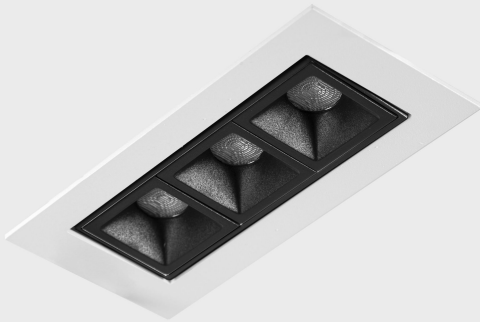

GENERAL DETAILS

INSTALLATION	recessed with frame
FINISHES ALUMINIUM	Black-White
LIGHT DIRECTION	Orientable
TILTING DEGREES	15°
ROTATION DEGREES	0°
BEAM ANGLE	45°
INT/EXT IP DEGREE	IP 23
MATERIAL	Aluminum
IK DEGREE	IK 6
UTILIZATION	Indoor
WARRANTY	3 years

GENERAL DIMENSIONS

DIMENSIONS	123×58 mm
CUT OUT	115×45 mm
HEIGHT	h 48.5 mm
DIMENSIONES DE EMBALAJE	190 × 80 × 85 mm
PESO NETO	35

*Please might expect a max.15% figure reduction in finishes other than white