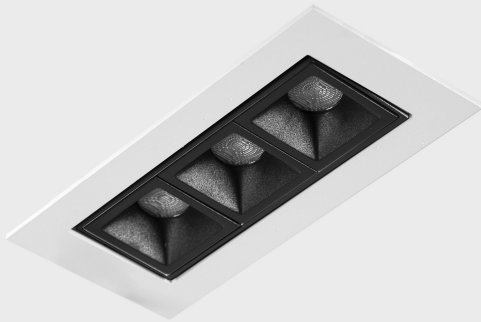

GENERAL DETAILS

INSTALLATION	recessed with frame
FINISHES ALUMINIUM	Black-White
LIGHT DIRECTION	Orientable
TILTING DEGREES	15°
ROTATION DEGREES	0°
BEAM ANGLE	45°
INT/EXT IP DEGREE	IP 23
MATERIAL	Aluminum
IK DEGREE	IK 6
UTILIZATION	Indoor
WARRANTY	3 years

GENERAL DIMENSIONS

DIMENSIONS	123×58 mm
CUT OUT	115×45 mm
HEIGHT	h 48.5 mm
DIMENSIONES DE EMBALAJE	190 × 80 × 85 mm
PESO NETO	35

*Please might expect a max.15% figure reduction in finishes other than white