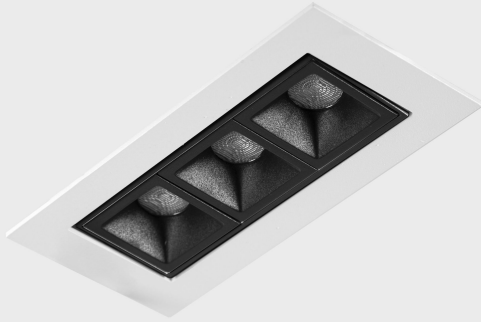

GENERAL DETAILS

INSTALLATION	recessed with frame
FINISHES ALUMINIUM	Black-White
LIGHT DIRECTION	Orientable
TILTING DEGREES	15°
ROTATION DEGREES	0°
BEAM ANGLE	45°
INT/EXT IP DEGREE	IP 23
MATERIAL	Aluminum
IK DEGREE	IK 6
UTILIZATION	Indoor
WARRANTY	5 years

GENERAL DIMENSIONS

DIMENSIONS	.01 (123x58mm)
CUT OUT	115x45 mm
HEIGHT	h 48.5 mm
DIMENSIONES DE EMBALAJE	190 × 80 × 85 mm
PESO NETO	35

*Please might expect a max.15% figure reduction in finishes other than white