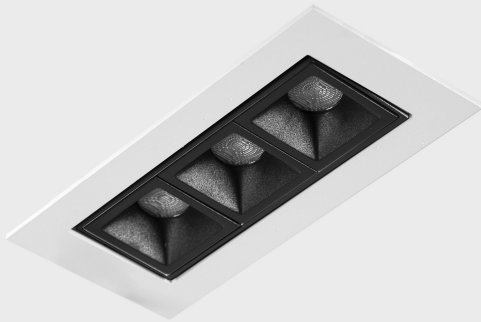

GENERAL DETAILS

INSTALLATION	recessed with frame
FINISHES ALUMINIUM	Black-White
LIGHT DIRECTION	Orientable
TILTING DEGREES	15°
ROTATION DEGREES	0°
BEAM ANGLE	30°
INT/EXT IP DEGREE	IP 23
MATERIAL	Aluminum
IK DEGREE	IK 6
UTILIZATION	Indoor
WARRANTY	3 years

GENERAL DIMENSIONS

DIMENSIONS	123×58 mm
CUT OUT	115×45 mm
HEIGHT	h 48.5 mm
DIMENSIONES DE EMBALAJE	190 × 80 × 85 mm
PESO NETO	35

*Please might expect a max.15% figure reduction in finishes other than white