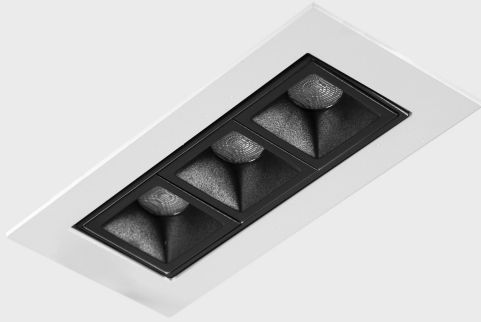

## GENERAL DETAILS

INSTALLATION	recessed with frame
FINISHES ALUMINIUM	Black-White
LIGHT DIRECTION	Orientable
TILTING DEGREES	15°
ROTATION DEGREES	0°
BEAM ANGLE	30°
INT/EXT IP DEGREE	IP 23
MATERIAL	Aluminum
IK DEGREE	IK 6
UTILIZATION	Indoor
WARRANTY	3 years

## GENERAL DIMENSIONS

DIMENSIONS	123×58 mm
CUT OUT	115×45 mm
HEIGHT	h 48.5 mm
DIMENSIONES DE EMBALAJE	190 × 80 × 85 mm
PESO NETO	35

\*Please might expect a max.15% figure reduction in finishes other than white