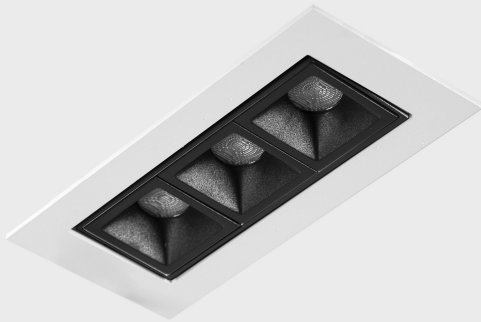

GENERAL DETAILS

INSTALLATION	recessed with frame
FINISHES ALUMINIUM	Black-White
LIGHT DIRECTION	Orientable
TILTING DEGREES	15°
ROTATION DEGREES	0°
BEAM ANGLE	30°
INT/EXT IP DEGREE	IP 23
MATERIAL	Aluminum
IK DEGREE	IK 6
UTILIZATION	Indoor
WARRANTY	5 years

GENERAL DIMENSIONS

DIMENSIONS	.01 (123x58mm)
CUT OUT	115x45 mm
HEIGHT	h 48.5 mm
DIMENSIONES DE EMBALAJE	190 × 80 × 85 mm
PESO NETO	35

*Please might expect a max.15% figure reduction in finishes other than white