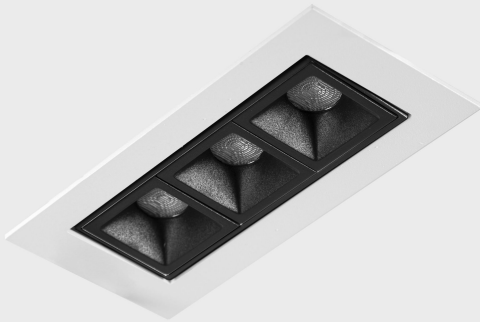

## GENERAL DETAILS

INSTALLATION	recessed with frame
FINISHES ALUMINIUM	Black-White
LIGHT DIRECTION	Orientable
TILTING DEGREES	15°
ROTATION DEGREES	0°
BEAM ANGLE	30°
INT/EXT IP DEGREE	IP 23
MATERIAL	Aluminum
IK DEGREE	IK 6
UTILIZATION	Indoor
WARRANTY	3 years

## GENERAL DIMENSIONS

DIMENSIONS	123×58 mm
CUT OUT	115×45 mm
HEIGHT	h 48.5 mm
DIMENSIONES DE EMBALAJE	190 × 80 × 85 mm
PESO NETO	35

\*Please might expect a max.15% figure reduction in finishes other than white