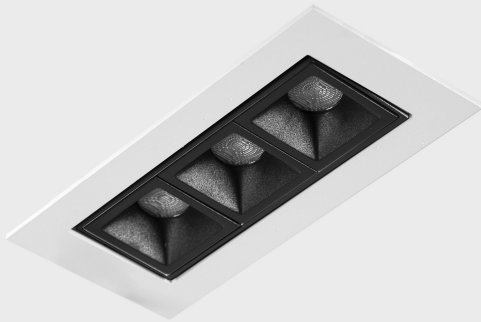

## GENERAL DETAILS

INSTALLATION	recessed with frame
FINISHES ALUMINIUM	Black-White
LIGHT DIRECTION	Orientable
TILTING DEGREES	15°
ROTATION DEGREES	0°
BEAM ANGLE	15°
INT/EXT IP DEGREE	IP 23
MATERIAL	Aluminum
IK DEGREE	IK 6
UTILIZATION	Indoor
WARRANTY	3 years

## GENERAL DIMENSIONS

DIMENSIONS	123×58 mm
CUT OUT	115×45 mm
HEIGHT	h 48.5 mm
DIMENSIONES DE EMBALAJE	190 × 80 × 85 mm
PESO NETO	35

\*Please might expect a max.15% figure reduction in finishes other than white