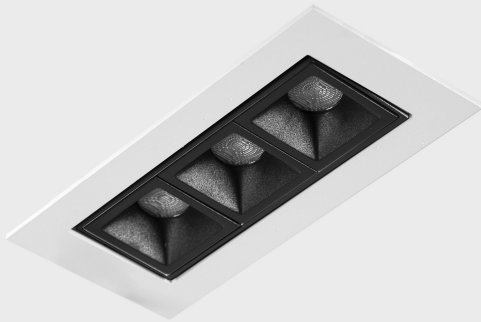

## GENERAL DETAILS

INSTALLATION	recessed with frame
FINISHES ALUMINIUM	Black-White
LIGHT DIRECTION	Orientable
TILTING DEGREES	15°
ROTATION DEGREES	0°
BEAM ANGLE	15°
INT/EXT IP DEGREE	IP 23
MATERIAL	Aluminum
IK DEGREE	IK 6
UTILIZATION	Indoor
WARRANTY	5 years

## GENERAL DIMENSIONS

DIMENSIONS	.01 (123x58mm)
CUT OUT	115x45 mm
HEIGHT	h 48.5 mm
DIMENSIONES DE EMBALAJE	190 × 80 × 85 mm
PESO NETO	35

\*Please might expect a max.15% figure reduction in finishes other than white