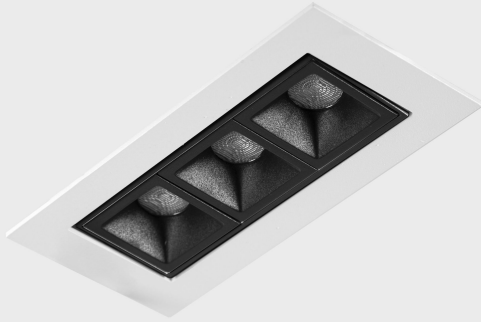

## GENERAL DETAILS

INSTALLATION	recessed with frame
FINISHES ALUMINIUM	Black-White
LIGHT DIRECTION	Orientable
TILTING DEGREES	15°
ROTATION DEGREES	0°
BEAM ANGLE	15°
INT/EXT IP DEGREE	IP 23
MATERIAL	Aluminum
IK DEGREE	IK 6
UTILIZATION	Indoor
WARRANTY	3 years

## GENERAL DIMENSIONS

DIMENSIONS	123×58 mm
CUT OUT	115×45 mm
HEIGHT	h 48.5 mm
DIMENSIONES DE EMBALAJE	190 × 80 × 85 mm
PESO NETO	35

\*Please might expect a max.15% figure reduction in finishes other than white