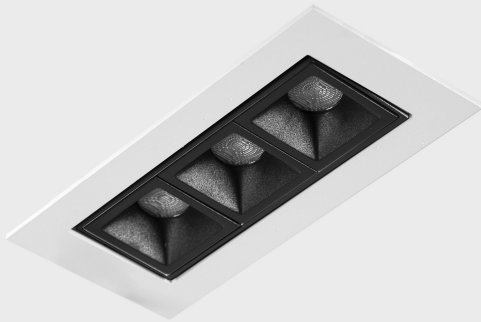

GENERAL DETAILS

INSTALLATION	recessed with frame
FINISHES ALUMINIUM	Black-White
LIGHT DIRECTION	Orientable
TILTING DEGREES	15°
ROTATION DEGREES	0°
BEAM ANGLE	15°
INT/EXT IP DEGREE	IP 23
MATERIAL	Aluminum
IK DEGREE	IK 6
UTILIZATION	Indoor
WARRANTY	3 years

GENERAL DIMENSIONS

DIMENSIONS	123×58 mm
CUT OUT	115×45 mm
HEIGHT	h 48.5 mm
DIMENSIONES DE EMBALAJE	190 × 80 × 85 mm
PESO NETO	35

*Please might expect a max.15% figure reduction in finishes other than white