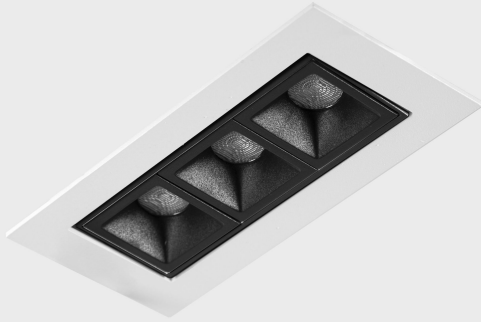

GENERAL DETAILS

INSTALLATION	recessed with frame
FINISHES ALUMINIUM	Black-White
LIGHT DIRECTION	Orientable
TILTING DEGREES	15°
ROTATION DEGREES	0°
BEAM ANGLE	15°
INT/EXT IP DEGREE	IP 23
MATERIAL	Aluminum
IK DEGREE	IK 6
UTILIZATION	Indoor
WARRANTY	3 years

GENERAL DIMENSIONS

DIMENSIONS	123×58 mm
CUT OUT	115×45 mm
HEIGHT	h 48.5 mm
DIMENSIONES DE EMBALAJE	190 × 80 × 85 mm
PESO NETO	35

*Please might expect a max.15% figure reduction in finishes other than white