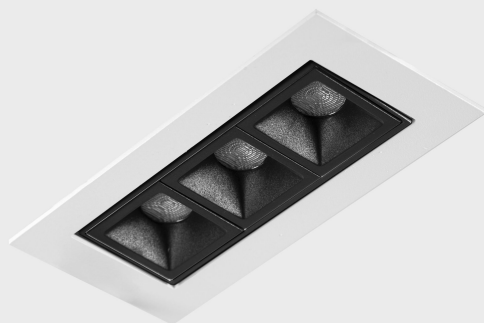

GENERAL DETAILS

INSTALLATION	recessed with frame
FINISHES ALUMINIUM	Black-White
LIGHT DIRECTION	Orientable
TILTING DEGREES	15°
ROTATION DEGREES	0°
BEAM ANGLE	15°
INT/EXT IP DEGREE	IP 23
MATERIAL	Aluminum
IK DEGREE	IK 6
UTILIZATION	Indoor
WARRANTY	3 years

GENERAL DIMENSIONS

DIMENSIONS	123×58 mm
CUT OUT	115×45 mm
HEIGHT	h 48.5 mm
DIMENSIONES DE EMBALAJE	190 × 80 × 85 mm
PESO NETO	35

*Please might expect a max.15% figure reduction in finishes other than white