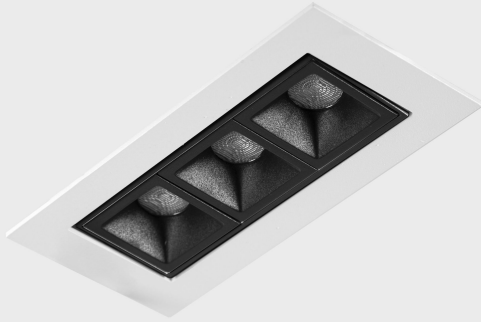

GENERAL DETAILS

INSTALLATION	recessed with frame
FINISHES ALUMINIUM	Black-White
LIGHT DIRECTION	Orientable
TILTING DEGREES	15°
ROTATION DEGREES	0°
BEAM ANGLE	15°
INT/EXT IP DEGREE	IP 23
MATERIAL	Aluminum
IK DEGREE	IK 6
UTILIZATION	Indoor
WARRANTY	5 years

GENERAL DIMENSIONS

DIMENSIONS	.01 (123x58mm)
CUT OUT	115x45 mm
HEIGHT	h 48.5 mm
DIMENSIONES DE EMBALAJE	190 × 80 × 85 mm
PESO NETO	35

*Please might expect a max.15% figure reduction in finishes other than white