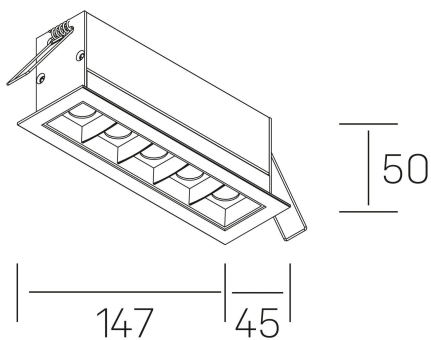

nses
K51300.04.RF.BK-BK.15.ST.9.27.D1

GENERAL DETAILS

INSTALLATION	recessed with frame
FINISHES ALUMINIUM	Black-Black
LIGHT DIRECTION	Fixed
BEAM ANGLE	15°
INT/EXT IP DEGREE	IP20/23
MATERIAL	Aluminum
IK DEGREE	IK 6
UTILIZATION	Indoor
WARRANTY	3 years

GENERAL DIMENSIONS

DIMENSIONS	147×45 mm
CUT OUT	140×37 mm
DIMENSIONES DE EMBALAJE	190 × 80 × 85 mm
PESO NETO	32

*Please might expect a max.15% figure reduction in finishes other than white