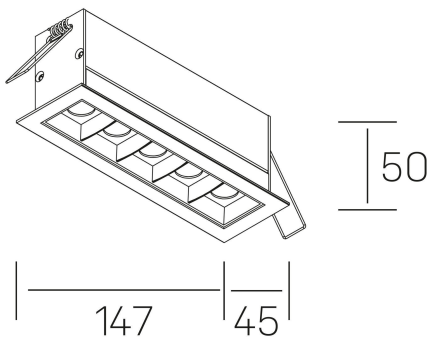

nses
K51300.04.RF.BK-BK.30.ST.9.27.D1

GENERAL DETAILS

INSTALLATION	recessed with frame
FINISHES ALUMINIUM	Black-Black
LIGHT DIRECTION	Fixed
BEAM ANGLE	30°
INT/EXT IP DEGREE	IP20/23
MATERIAL	Aluminum
IK DEGREE	IK 6
UTILIZATION	Indoor
WARRANTY	3 years

ELECTRICAL DETAILS

LAMP	LED
POWER	10W
COLOUR TEMPERATURE	2700K
LUMINOUS FLUX	835 Lm
EFFICACY DIMMING	70 Lm/W
DIMABLE	Push
DRIVER	Remote
CLASS PROTECTION	II
COLOUR RENDERING INDEX	CRI>90
VOLTAGE	220-240 V
FRECUENCIA	50-60 Hz
CURRENT INTENSITY	700 mA
LIFE TIME	35.000 h

GENERAL DIMENSIONS

DIMENSIONS	147x45 mm
CUT OUT	140x37 mm
DIMENSIONES DE EMBALAJE	190 x 80 x 85 mm
PESO NETO	32

*Please might expect a max.15% figure reduction in finishes other than white