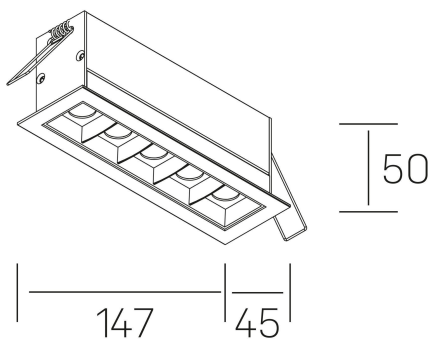

nses
K51300.04.RF.BK-BK.15.ST.9.40.D1

GENERAL DETAILS

INSTALLATION	recessed with frame
FINISHES ALUMINIUM	Black-Black
LIGHT DIRECTION	Fixed
BEAM ANGLE	15°
INT/EXT IP DEGREE	IP20/23
MATERIAL	Aluminum
IK DEGREE	IK 6
UTILIZATION	Indoor
WARRANTY	3 years

GENERAL DIMENSIONS

DIMENSIONS	147×45 mm
CUT OUT	140×37 mm
DIMENSIONES DE EMBALAJE	190 × 80 × 85 mm
PESO NETO	32

*Please might expect a max.15% figure reduction in finishes other than white