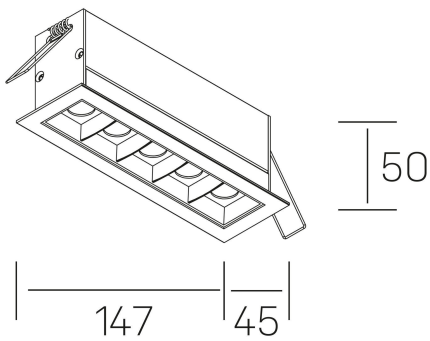

nses
K51300.04.RF.BK-BK.15.ST.9.30.D1

GENERAL DETAILS

INSTALLATION	recessed with frame
FINISHES ALUMINIUM	Black-Black
LIGHT DIRECTION	Fixed
BEAM ANGLE	15°
INT/EXT IP DEGREE	IP20/23
MATERIAL	Aluminum
IK DEGREE	IK 6
UTILIZATION	Indoor
WARRANTY	3 years

ELECTRICAL DETAILS

LAMP	LED
POWER	10W
COLOUR TEMPERATURE	3000K
LUMINOUS FLUX	875 Lm
EFFICACY DIMMING	73 Lm/W
DIMABLE	DALI
DRIVER	Remote
CLASS PROTECTION	II
COLOUR RENDERING INDEX	CRI>90
VOLTAGE	220-240 V
FRECUENCIA	50-60 Hz
CURRENT INTENSITY	700 mA
LIFE TIME	50.000 h

GENERAL DIMENSIONS

DIMENSIONS	147×45 mm
CUT OUT	140×37 mm
DIMENSIONES DE EMBALAJE	190 × 80 × 85 mm
PESO NETO	32

*Please might expect a max.15% figure reduction in finishes other than white