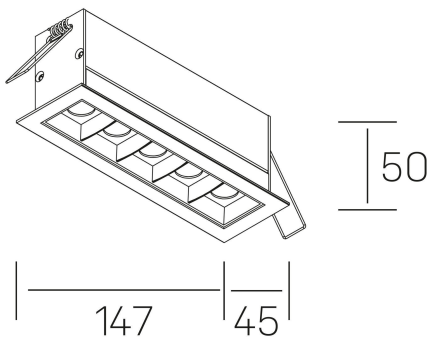

nses
K51300.04.RF.BK-BK.45.ST.9.27.DA

GENERAL DETAILS

INSTALLATION	recessed with frame
FINISHES ALUMINIUM	Black-Black
LIGHT DIRECTION	Fixed
BEAM ANGLE	45°
INT/EXT IP DEGREE	IP20/23
MATERIAL	Aluminum
IK DEGREE	IK 6
UTILIZATION	Indoor
WARRANTY	3 years

ELECTRICAL DETAILS

LAMP	LED
POWER	10W
COLOUR TEMPERATURE	2700K
LUMINOUS FLUX	835 Lm
EFFICACY DIMMING	70 Lm/W
DIMABLE	DALI
DRIVER	Remote
CLASS PROTECTION	II
COLOUR RENDERING INDEX	CRI>90
VOLTAGE	220-240 V
FRECUENCIA	50-60 Hz
CURRENT INTENSITY	700 mA
LIFE TIME	35.000 h

GENERAL DIMENSIONS

DIMENSIONS	147×45 mm
CUT OUT	140×37 mm
DIMENSIONES DE EMBALAJE	190 × 80 × 85 mm
PESO NETO	32

*Please might expect a max.15% figure reduction in finishes other than white