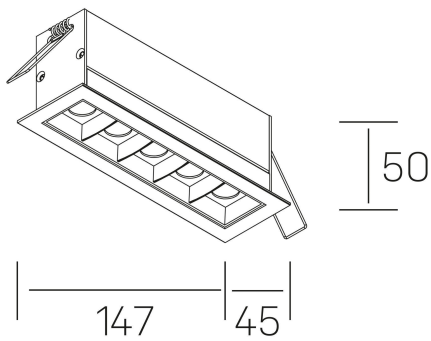

## GENERAL DETAILS

INSTALLATION	recessed with frame
FINISHES ALUMINIUM	Black-Black
LIGHT DIRECTION	Fixed
BEAM ANGLE	45°
INT/EXT IP DEGREE	IP20/23
MATERIAL	Aluminum
IK DEGREE	IK 6
UTILIZATION	Indoor
WARRANTY	3 years

## GENERAL DIMENSIONS

DIMENSIONS	147×45 mm
CUT OUT	140×37 mm
DIMENSIONES DE EMBALAJE	190 × 80 × 85 mm
PESO NETO	32

\*Please might expect a max.15% figure reduction in finishes other than white