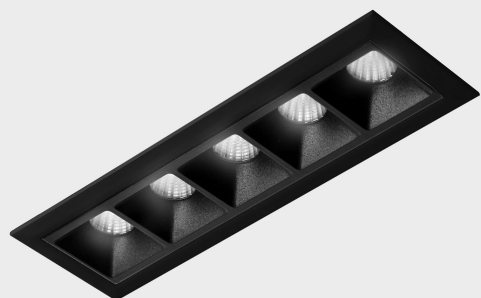

GENERAL DETAILS

INSTALLATION	recessed with frame
FINISHES ALUMINIUM	Black-Black
LIGHT DIRECTION	Fixed
BEAM ANGLE	45°
INT/EXT IP DEGREE	IP20/23
MATERIAL	Aluminum
IK DEGREE	IK 6
UTILIZATION	Indoor
WARRANTY	3 years

ELECTRICAL DETAILS

LAMP	LED
POWER	10W
COLOUR TEMPERATURE	2700K
LUMINOUS FLUX	835 Lm
EFFICACY DIMMING	70 Lm/W
DIMABLE	Push
DRIVER	Remote
CLASS PROTECTION	II
COLOUR RENDERING INDEX	CRI>90
VOLTAGE	220-240 V
FRECUENCIA	50-60 Hz
CURRENT INTENSITY	700 mA
LIFE TIME	35.000 h

GENERAL DIMENSIONS

DIMENSIONS	147×45 mm
CUT OUT	140×37 mm
DIMENSIONES DE EMBALAJE	190 × 80 × 85 mm
PESO NETO	32

*Please might expect a max.15% figure reduction in finishes other than white