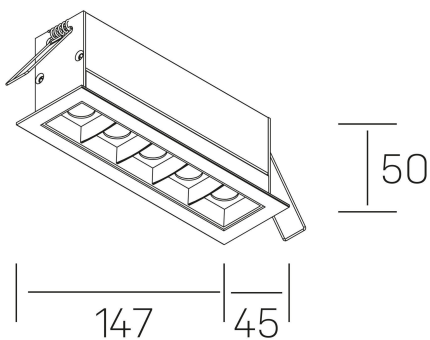

## GENERAL DETAILS

INSTALLATION	recessed with frame
FINISHES ALUMINIUM	Black-White
LIGHT DIRECTION	Fixed
BEAM ANGLE	15°
INT/EXT IP DEGREE	IP20/23
MATERIAL	Aluminum
IK DEGREE	IK 6
UTILIZATION	Indoor
WARRANTY	3 years

## GENERAL DIMENSIONS

DIMENSIONS	147x45 mm
CUT OUT	140x37 mm
DIMENSIONES DE EMBALAJE	190 x 80 x 85 mm
PESO NETO	32

\*Please might expect a max.15% figure reduction in finishes other than white

**nses**

K51300.04.RF.WH-BK.15.ST.9.30.D1