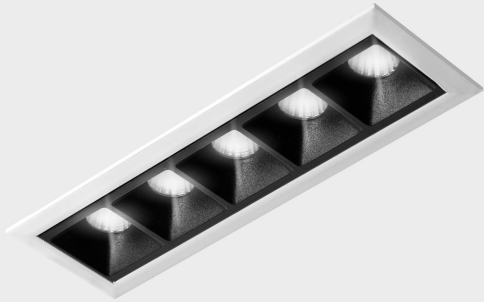

GENERAL DETAILS

INSTALLATION	recessed with frame
FINISHES ALUMINIUM	Black-White
LIGHT DIRECTION	Fixed
BEAM ANGLE	15°
INT/EXT IP DEGREE	IP20/23
MATERIAL	Aluminum
IK DEGREE	IK 6
UTILIZATION	Indoor
WARRANTY	3 years

ELECTRICAL DETAILS

LAMP	LED
POWER	10W
COLOUR TEMPERATURE	3000K
LUMINOUS FLUX	875 Lm
EFFICACY DIMMING	73 Lm/W
DIMABLE	DALI
DRIVER	Remote
CLASS PROTECTION	II
COLOUR RENDERING INDEX	CRI>90
VOLTAGE	220-240 V
FRECUENCIA	50-60 Hz
CURRENT INTENSITY	700 mA
LIFE TIME	50.000 h

GENERAL DIMENSIONS

DIMENSIONS	147×45 mm
CUT OUT	140×37 mm
DIMENSIONES DE EMBALAJE	190 × 80 × 85 mm
PESO NETO	32

*Please might expect a max.15% figure reduction in finishes other than white