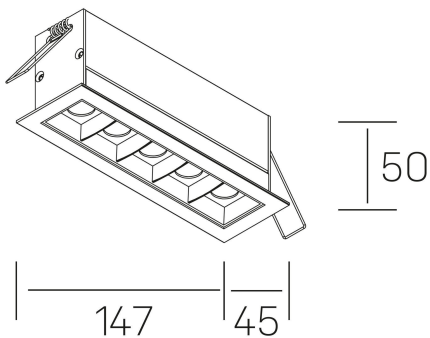

GENERAL DETAILS

INSTALLATION	recessed with frame
FINISHES ALUMINIUM	Black-White
LIGHT DIRECTION	Fixed
BEAM ANGLE	15°
INT/EXT IP DEGREE	IP20/23
MATERIAL	Aluminum
IK DEGREE	IK 6
UTILIZATION	Indoor
WARRANTY	3 years

GENERAL DIMENSIONS

DIMENSIONS	147×45 mm
CUT OUT	140×37 mm
DIMENSIONES DE EMBALAJE	190 × 80 × 85 mm
PESO NETO	32

*Please might expect a max.15% figure reduction in finishes other than white

nses

K51300.04.RF.WH-BK.15.ST.9.30.D1