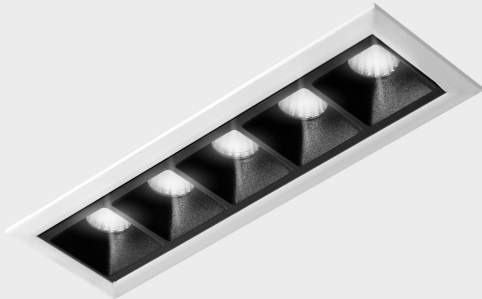

GENERAL DETAILS

INSTALLATION	recessed with frame
FINISHES ALUMINIUM	Black-White
LIGHT DIRECTION	Fixed
BEAM ANGLE	15°
INT/EXT IP DEGREE	IP20/23
MATERIAL	Aluminum
IK DEGREE	IK 6
UTILIZATION	Indoor
WARRANTY	3 years

ELECTRICAL DETAILS

LAMP	LED
POWER	10W
COLOUR TEMPERATURE	3000K
LUMINOUS FLUX	875 Lm
EFFICACY DIMMING	73 Lm/W
DIMABLE	DALI
DRIVER	Remote
CLASS PROTECTION	II
COLOUR RENDERING INDEX	CRI>90
VOLTAGE	220-240 V
FRECUENCIA	50-60 Hz
CURRENT INTENSITY	700 mA
LIFE TIME	35.000 h

GENERAL DIMENSIONS

DIMENSIONS	147x45 mm
CUT OUT	140x37 mm
DIMENSIONES DE EMBALAJE	190 x 80 x 85 mm
PESO NETO	32

*Please might expect a max.15% figure reduction in finishes other than white