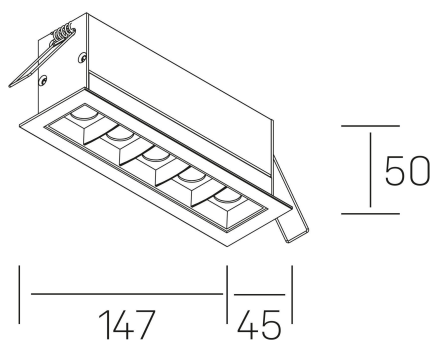

## GENERAL DETAILS

INSTALLATION	recessed with frame
FINISHES ALUMINIUM	Black-White
LIGHT DIRECTION	Fixed
BEAM ANGLE	15°
INT/EXT IP DEGREE	IP20/23
MATERIAL	Aluminum
IK DEGREE	IK 6
UTILIZATION	Indoor
WARRANTY	3 years

## GENERAL DIMENSIONS

DIMENSIONS	147×45 mm
CUT OUT	140×37 mm
DIMENSIONES DE EMBALAJE	190 × 80 × 85 mm
PESO NETO	32

\*Please might expect a max.15% figure reduction in finishes other than white

**nses**

K51300.04.RF.WH-BK.15.ST.9.27.D1