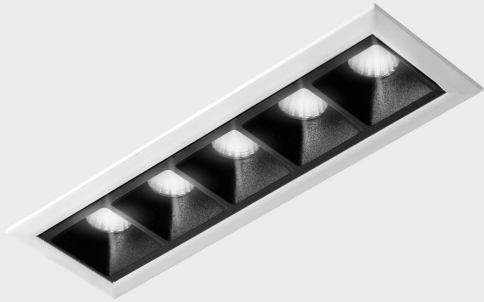

GENERAL DETAILS

INSTALLATION	recessed with frame
FINISHES ALUMINIUM	Black-White
LIGHT DIRECTION	Fixed
BEAM ANGLE	15°
INT/EXT IP DEGREE	IP20/23
MATERIAL	Aluminum
IK DEGREE	IK 6
UTILIZATION	Indoor
WARRANTY	3 years

ELECTRICAL DETAILS

LAMP	LED
POWER	10W
COLOUR TEMPERATURE	2700K
LUMINOUS FLUX	835 Lm
EFFICACY DIMMING	70 Lm/W
DIMABLE	DALI
DRIVER	Remote
CLASS PROTECTION	II
COLOUR RENDERING INDEX	CRI>90
VOLTAGE	220-240 V
FRECUENCIA	50-60 Hz
CURRENT INTENSITY	700 mA
LIFE TIME	35.000 h

GENERAL DIMENSIONS

DIMENSIONS	147×45 mm
CUT OUT	140×37 mm
DIMENSIONES DE EMBALAJE	190 × 80 × 85 mm
PESO NETO	32

*Please might expect a max.15% figure reduction in finishes other than white