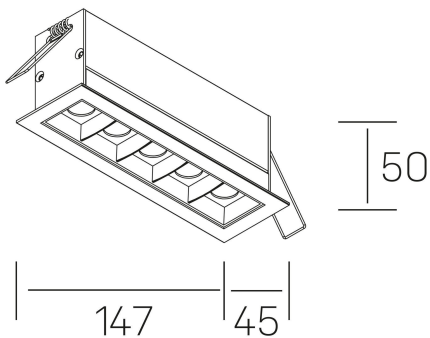

GENERAL DETAILS

INSTALLATION	recessed with frame
FINISHES ALUMINIUM	Black-White
LIGHT DIRECTION	Fixed
BEAM ANGLE	15°
INT/EXT IP DEGREE	IP20/23
MATERIAL	Aluminum
IK DEGREE	IK 6
UTILIZATION	Indoor
WARRANTY	3 years

GENERAL DIMENSIONS

DIMENSIONS	147×45 mm
CUT OUT	140×37 mm
DIMENSIONES DE EMBALAJE	190 × 80 × 85 mm
PESO NETO	32

*Please might expect a max.15% figure reduction in finishes other than white

nses

K51300.04.RF.WH-BK.15.ST.9.27.D1