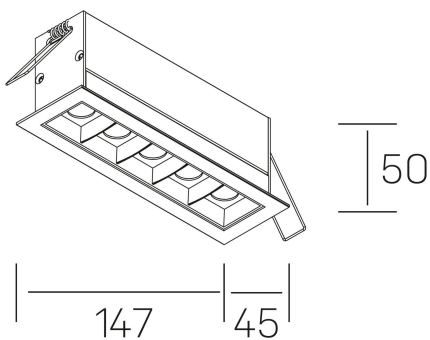

GENERAL DETAILS

INSTALLATION	recessed with frame
FINISHES ALUMINIUM	Black-White
LIGHT DIRECTION	Fixed
BEAM ANGLE	15°
INT/EXT IP DEGREE	IP20/23
MATERIAL	Aluminum
IK DEGREE	IK 6
UTILIZATION	Indoor
WARRANTY	3 years

GENERAL DIMENSIONS

DIMENSIONS	147×45 mm
CUT OUT	140×37 mm
DIMENSIONES DE EMBALAJE	190 × 80 × 85 mm
PESO NETO	32

*Please might expect a max.15% figure reduction in finishes other than white

nses
K51300.04.RF.WH-BK.15.ST.9.27