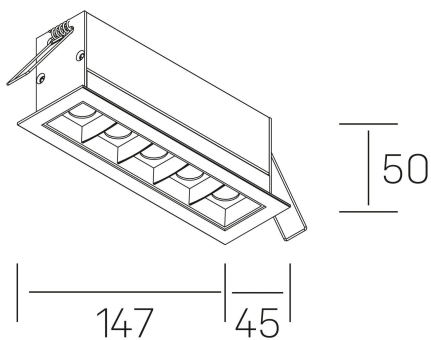

nses
K51300.04.RF.BK-BK.45.ST.9.40.DA

GENERAL DETAILS

INSTALLATION	recessed with frame
FINISHES ALUMINIUM	Black-Black
LIGHT DIRECTION	Fixed
BEAM ANGLE	45°
INT/EXT IP DEGREE	IP20/23
MATERIAL	Aluminum
IK DEGREE	IK 6
UTILIZATION	Indoor
WARRANTY	3 years

GENERAL DIMENSIONS

DIMENSIONS	147×45 mm
CUT OUT	140×37 mm
DIMENSIONES DE EMBALAJE	190 × 80 × 85 mm
PESO NETO	32

*Please might expect a max.15% figure reduction in finishes other than white