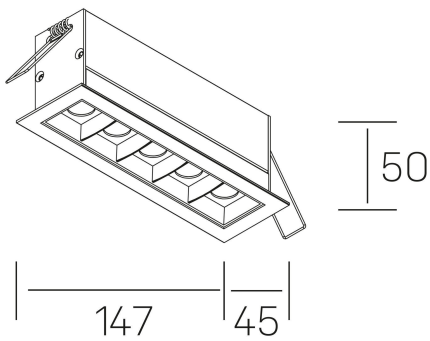

nses
K51300.04.RF.BK-BK.45.ST.9.40.DA

GENERAL DETAILS

INSTALLATION	recessed with frame
FINISHES ALUMINIUM	Black-Black
LIGHT DIRECTION	Fixed
BEAM ANGLE	45°
INT/EXT IP DEGREE	IP20/23
MATERIAL	Aluminum
IK DEGREE	IK 6
UTILIZATION	Indoor
WARRANTY	3 years

ELECTRICAL DETAILS

LAMP	LED
POWER	10W
COLOUR TEMPERATURE	4000K
LUMINOUS FLUX	915 Lm
EFFICACY DIMMING	76 Lm/W
DIMABLE	DALI
DRIVER	Remote
CLASS PROTECTION	II
COLOUR RENDERING INDEX	CRI>90
VOLTAGE	220-240 V
FRECUENCIA	50-60 Hz
CURRENT INTENSITY	700 mA
LIFE TIME	50.000 h

GENERAL DIMENSIONS

DIMENSIONS	147×45 mm
CUT OUT	140×37 mm
DIMENSIONES DE EMBALAJE	190 × 80 × 85 mm
PESO NETO	32

*Please might expect a max.15% figure reduction in finishes other than white