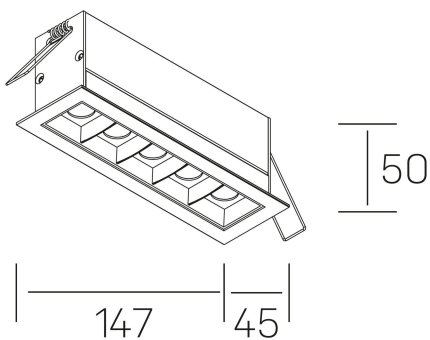

## GENERAL DETAILS

INSTALLATION	recessed with frame
FINISHES ALUMINIUM	Black-White
LIGHT DIRECTION	Fixed
BEAM ANGLE	45°
INT/EXT IP DEGREE	IP20/23
MATERIAL	Aluminum
IK DEGREE	IK 6
UTILIZATION	Indoor
WARRANTY	3 years

## GENERAL DIMENSIONS

DIMENSIONS	147×45 mm
CUT OUT	140×37 mm
DIMENSIONES DE EMBALAJE	190 × 80 × 85 mm
PESO NETO	32

\*Please might expect a max.15% figure reduction in finishes other than white

**nses**

K51300.04.RF.WH-BK.45.ST.9.40.D1