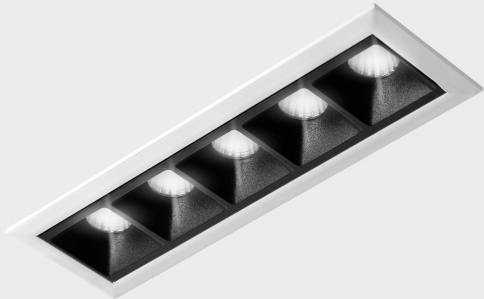

GENERAL DETAILS

INSTALLATION	recessed with frame
FINISHES ALUMINIUM	Black-White
LIGHT DIRECTION	Fixed
BEAM ANGLE	45°
INT/EXT IP DEGREE	IP20/23
MATERIAL	Aluminum
IK DEGREE	IK 6
UTILIZATION	Indoor
WARRANTY	3 years

ELECTRICAL DETAILS

LAMP	LED
POWER	10W
COLOUR TEMPERATURE	4000K
LUMINOUS FLUX	915 Lm
EFFICACY DIMMING	76 Lm/W
DIMABLE	DALI
DRIVER	Remote
CLASS PROTECTION	II
COLOUR RENDERING INDEX	CRI>90
VOLTAGE	220-240 V
FRECUENCIA	50-60 Hz
CURRENT INTENSITY	700 mA
LIFE TIME	35.000 h

GENERAL DIMENSIONS

DIMENSIONS	147×45 mm
CUT OUT	140×37 mm
DIMENSIONES DE EMBALAJE	190 × 80 × 85 mm
PESO NETO	32

*Please might expect a max.15% figure reduction in finishes other than white