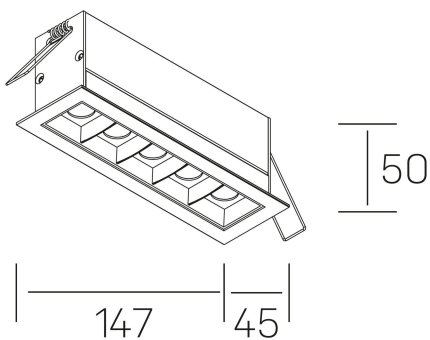

## GENERAL DETAILS

INSTALLATION	recessed with frame
FINISHES ALUMINIUM	Black-White
LIGHT DIRECTION	Fixed
BEAM ANGLE	45°
INT/EXT IP DEGREE	IP20/23
MATERIAL	Aluminum
IK DEGREE	IK 6
UTILIZATION	Indoor
WARRANTY	3 years

## GENERAL DIMENSIONS

DIMENSIONS	147x45 mm
CUT OUT	140x37 mm
DIMENSIONES DE EMBALAJE	190 x 80 x 85 mm
PESO NETO	32

\*Please might expect a max.15% figure reduction in finishes other than white

**nses**

K51300.04.RF.WH-BK.45.ST.9.40.D1