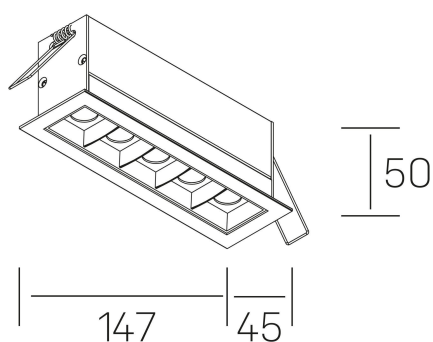

## GENERAL DETAILS

INSTALLATION	recessed with frame
FINISHES ALUMINIUM	Black-White
LIGHT DIRECTION	Fixed
BEAM ANGLE	45°
INT/EXT IP DEGREE	IP20/23
MATERIAL	Aluminum
IK DEGREE	IK 6
UTILIZATION	Indoor
WARRANTY	3 years

## GENERAL DIMENSIONS

DIMENSIONS	147×45 mm
CUT OUT	140×37 mm
DIMENSIONES DE EMBALAJE	190 × 80 × 85 mm
PESO NETO	32

\*Please might expect a max.15% figure reduction in finishes other than white

**nses**

K51300.04.RF.WH-BK.45.ST.9.30.D1