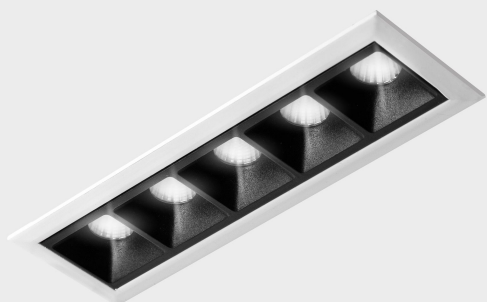

GENERAL DETAILS

INSTALLATION	recessed with frame
FINISHES ALUMINIUM	Black-White
LIGHT DIRECTION	Fixed
BEAM ANGLE	45°
INT/EXT IP DEGREE	IP20/23
MATERIAL	Aluminum
IK DEGREE	IK 6
UTILIZATION	Indoor
WARRANTY	3 years

ELECTRICAL DETAILS

LAMP	LED
POWER	10W
COLOUR TEMPERATURE	3000K
LUMINOUS FLUX	875 Lm
EFFICACY DIMMING	73 Lm/W
DIMABLE	DALI
DRIVER	Remote
CLASS PROTECTION	II
COLOUR RENDERING INDEX	CRI>90
VOLTAGE	220-240 V
FRECUENCIA	50-60 Hz
CURRENT INTENSITY	700 mA
LIFE TIME	50.000 h

GENERAL DIMENSIONS

DIMENSIONS	147×45 mm
CUT OUT	140×37 mm
DIMENSIONES DE EMBALAJE	190 × 80 × 85 mm
PESO NETO	32

*Please might expect a max.15% figure reduction in finishes other than white