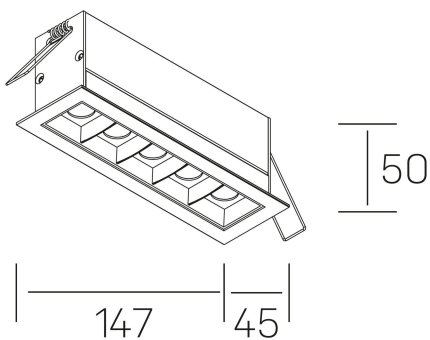

## GENERAL DETAILS

INSTALLATION	recessed with frame
FINISHES ALUMINIUM	Black-White
LIGHT DIRECTION	Fixed
BEAM ANGLE	45°
INT/EXT IP DEGREE	IP20/23
MATERIAL	Aluminum
IK DEGREE	IK 6
UTILIZATION	Indoor
WARRANTY	3 years

## GENERAL DIMENSIONS

DIMENSIONS	147×45 mm
CUT OUT	140×37 mm
DIMENSIONES DE EMBALAJE	190 × 80 × 85 mm
PESO NETO	32

\*Please might expect a max.15% figure reduction in finishes other than white

**nses**

K51300.04.RF.WH-BK.45.ST.9.30.D1